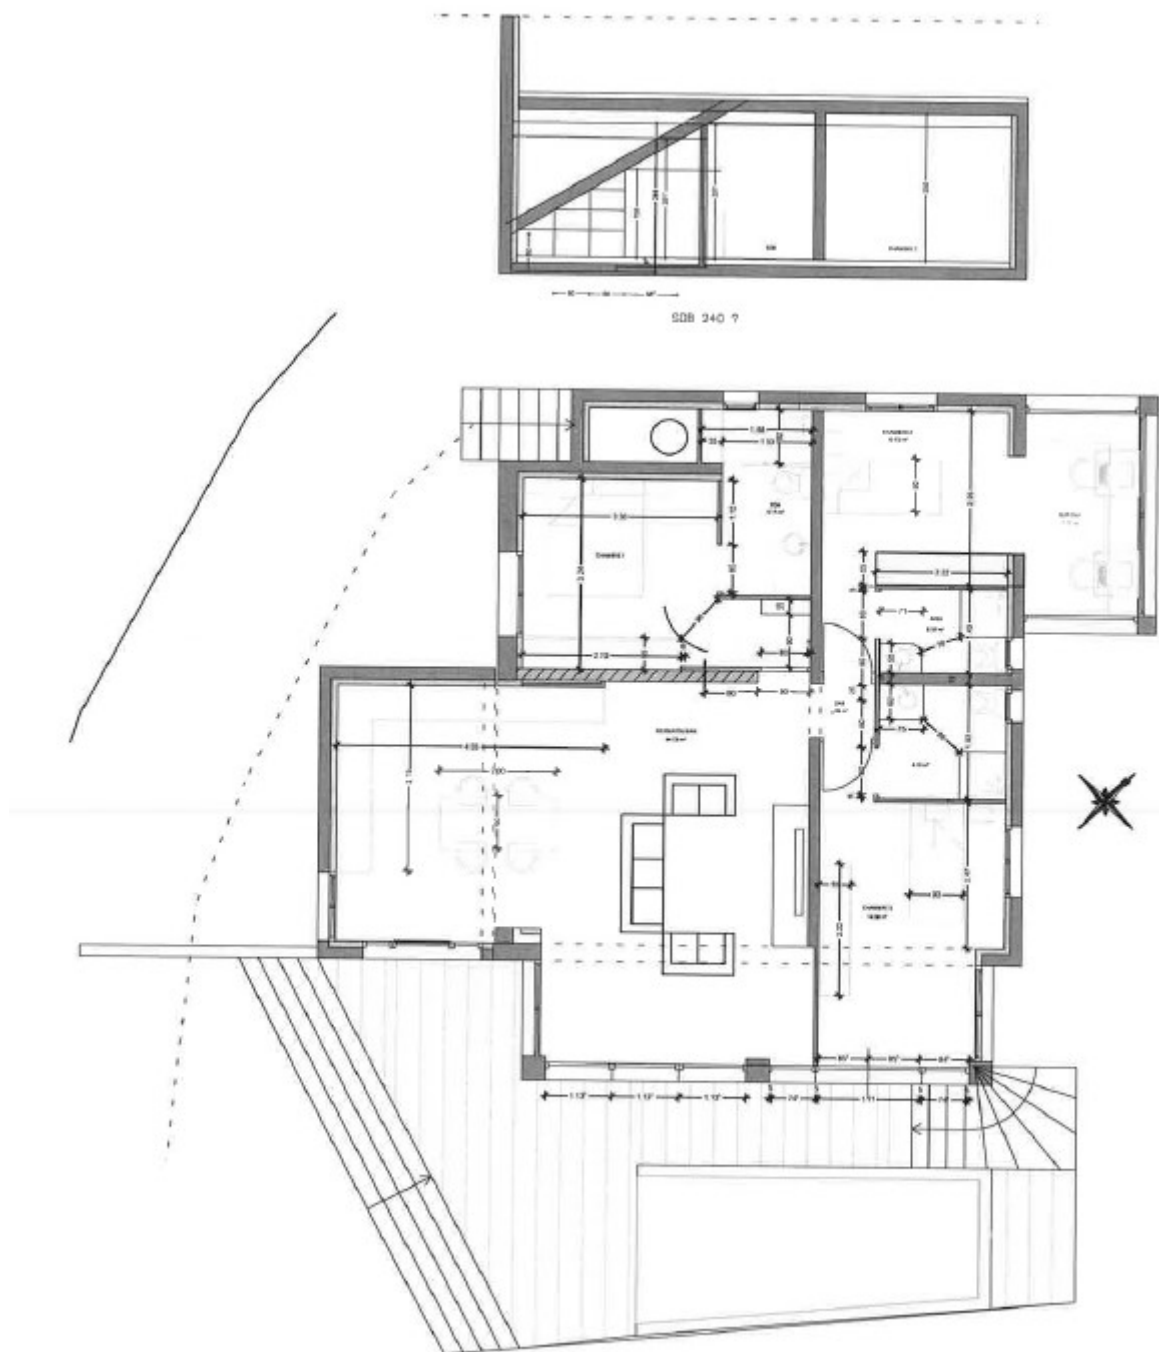

MAGNIFICENT VILLA IN EZE-BORD-DE-MER