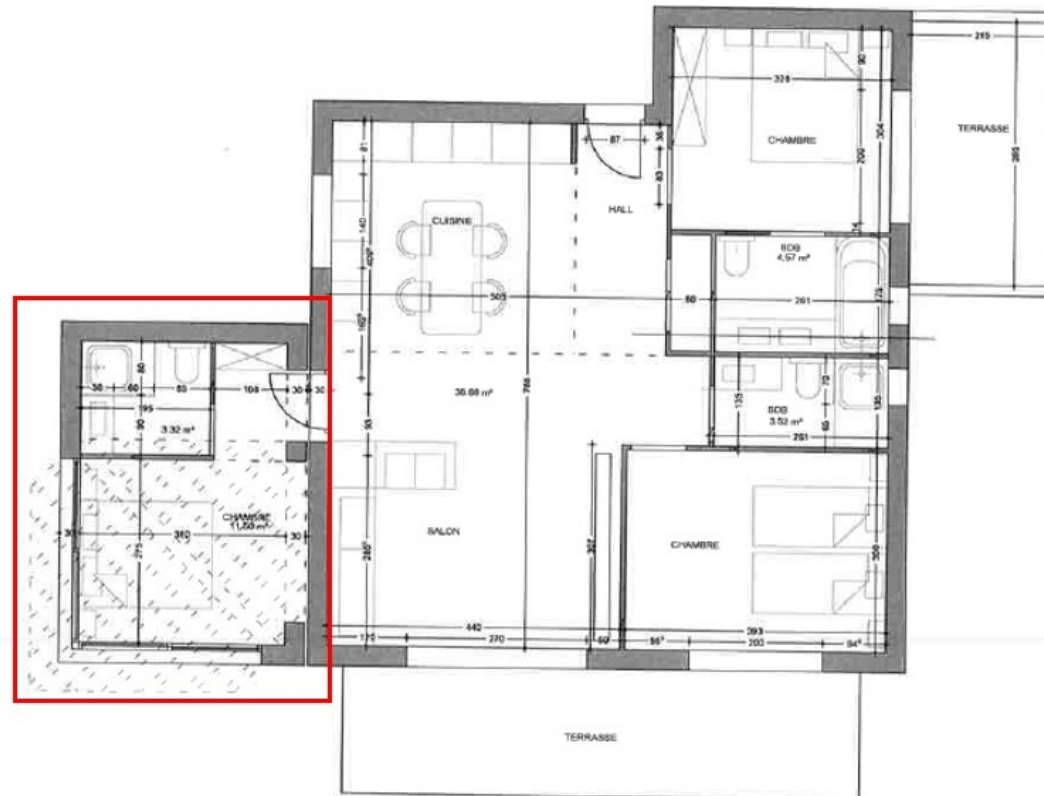

MAGNIFICENT VILLA IN EZE-BORD-DE-MER

PROJET 1/100°