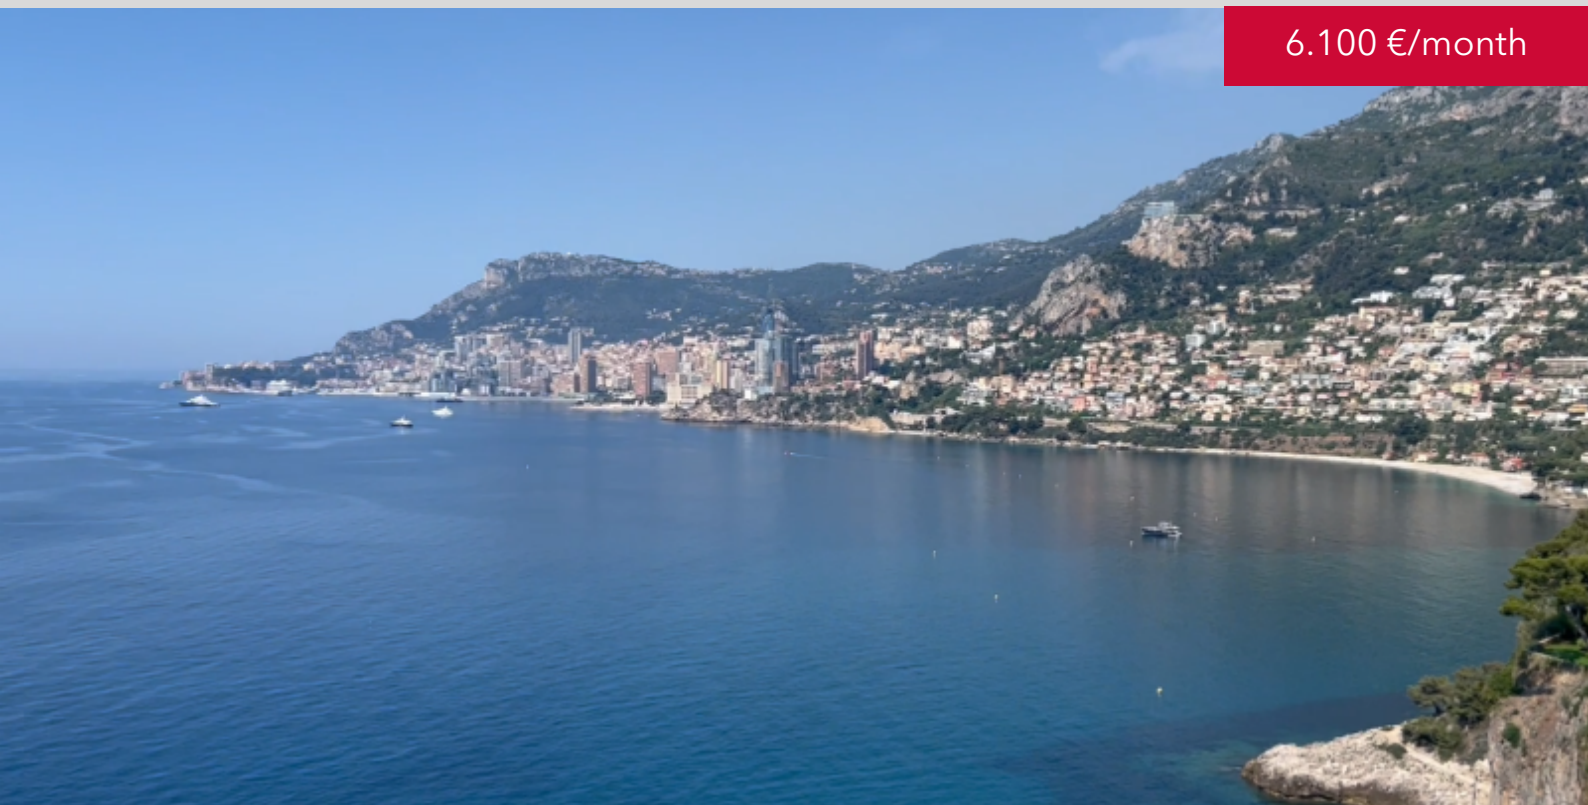

REGARD SUR MONACO

ROQUEBRUNE-CAP-MARTIN

RARE : PENTHOUSE OVERLOOKING THE SEA, NEAR MONACO

6.100 €/month

DESCRIPTIVE :

Magnificent PENTHOUSE overlooking the sea, a stone's throw from the Monegasque border, in a luxury building with swimming pool, concierge service and visitor parking, in a peaceful setting.