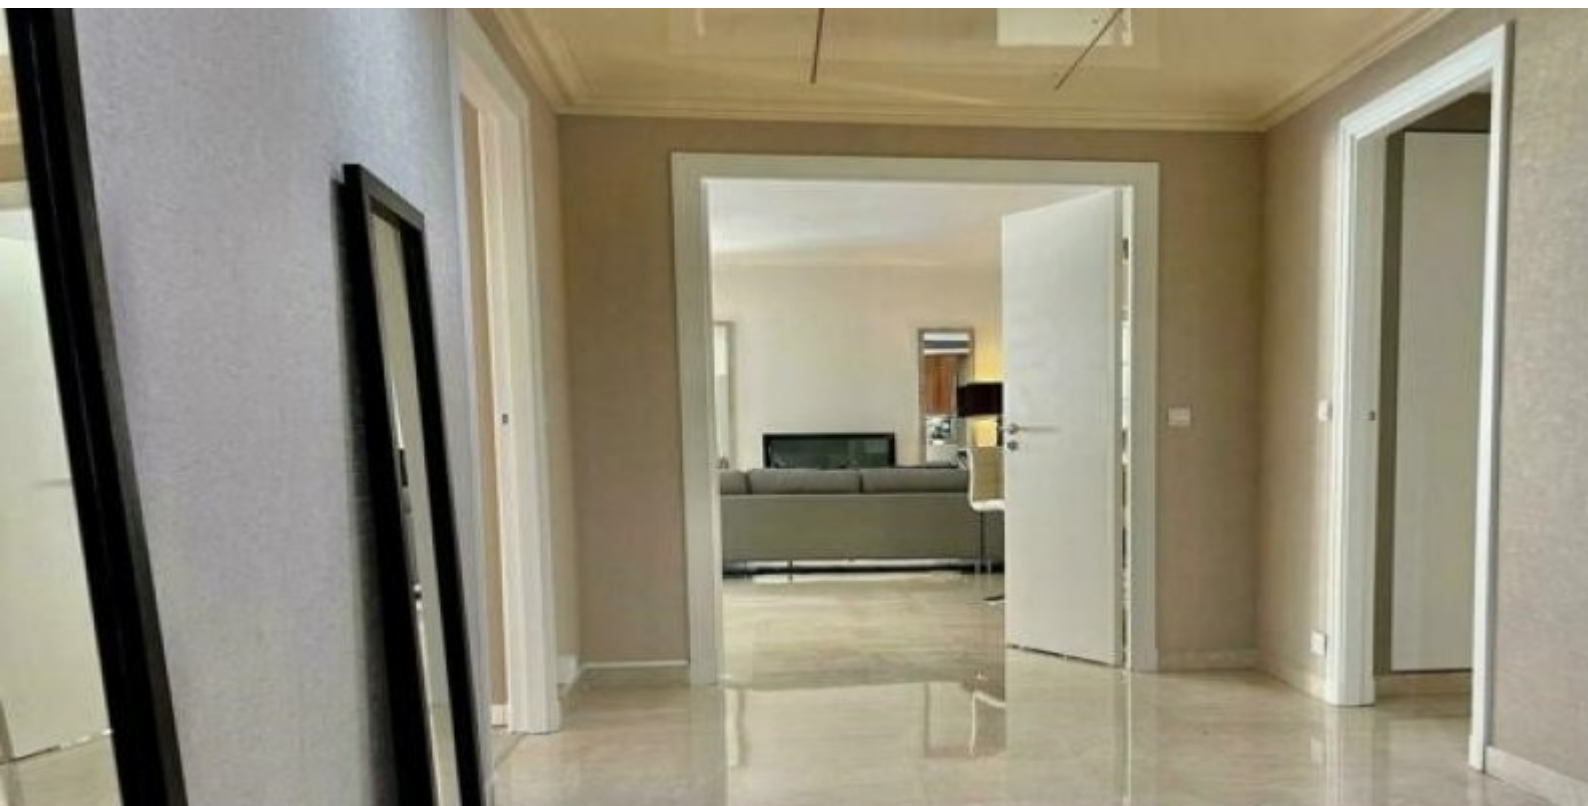

BEAUTIFUL MANSION CLOSE TO THE BEACHES