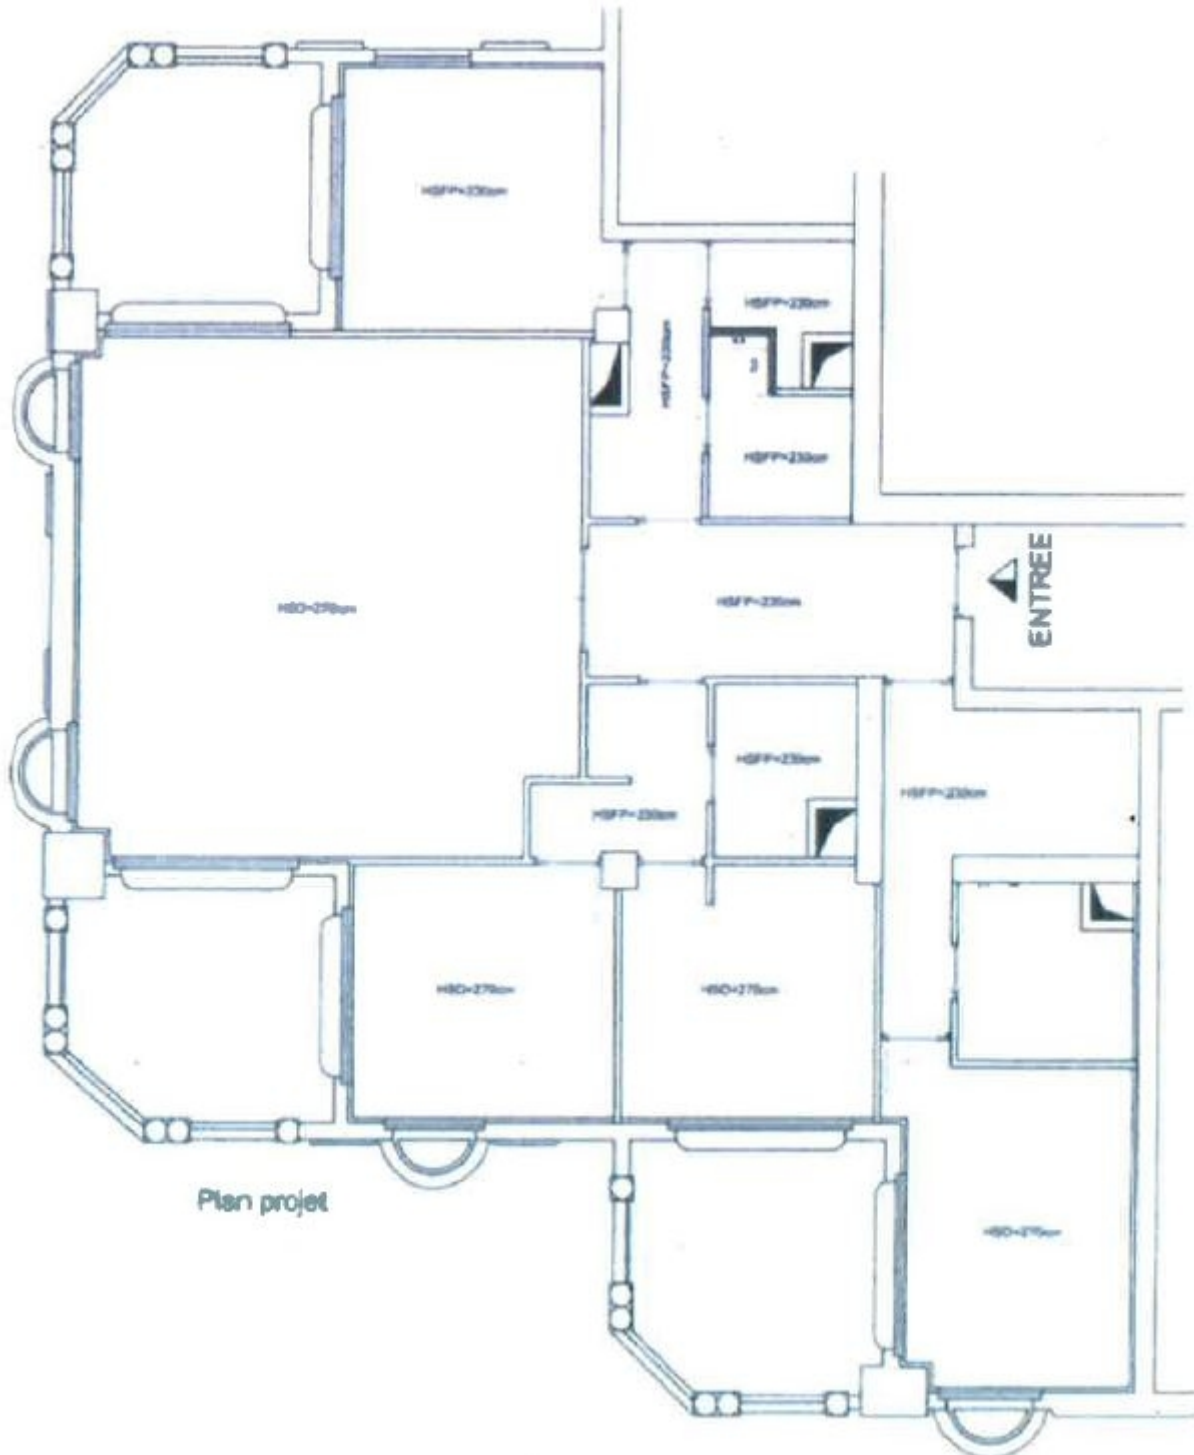

BEAUTIFUL MANSION CLOSE TO THE BEACHES