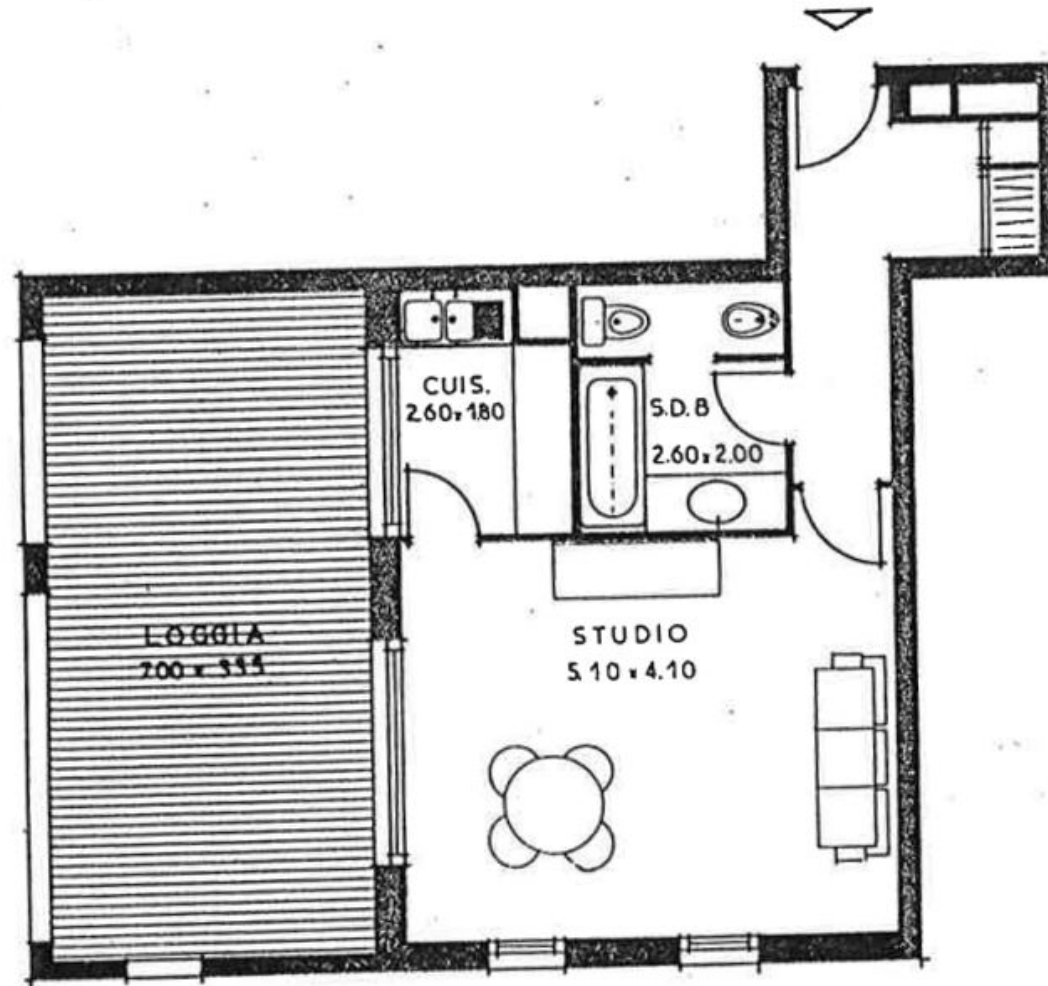

STUDIO IN THE HEART OF FONTVIEILLE