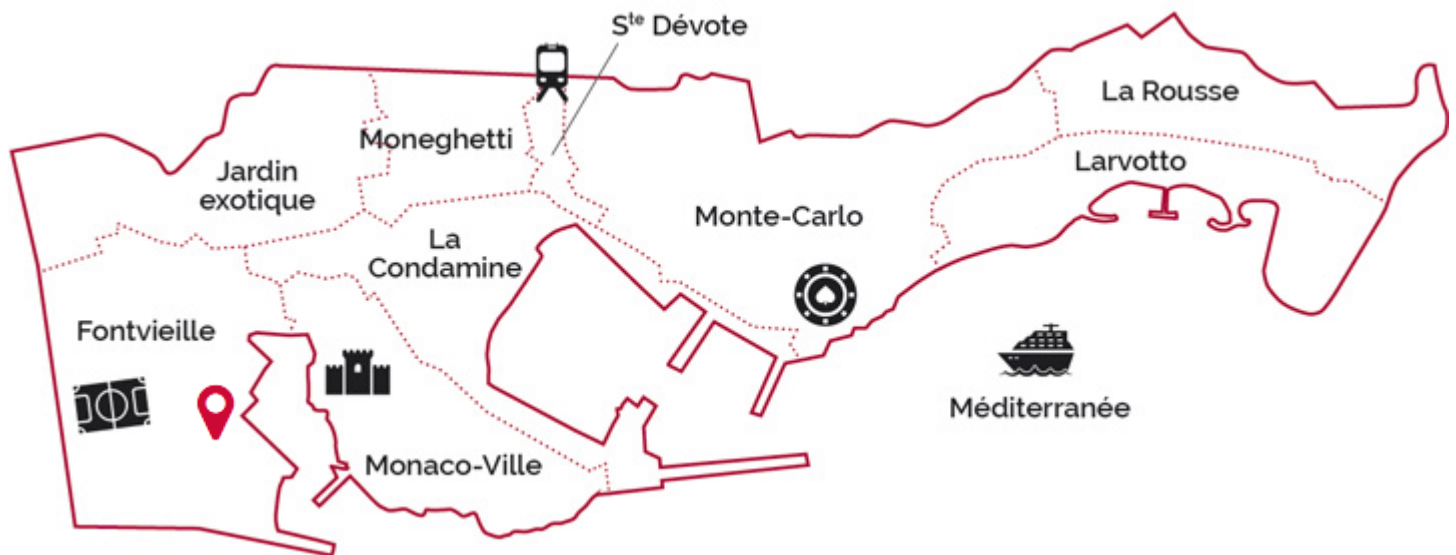

STUDIO IN THE HEART OF FONTVIEILLE

Legal This document does not form part of any offer or contract. All measurements, areas and distances are approximate. The information and plans contained herein are believed to be correct, however, their accuracy is not guaranteed. The photographs show only certain parts of the property at the time they were taken. This offer is subject to change of price or other conditions, without prior notice.