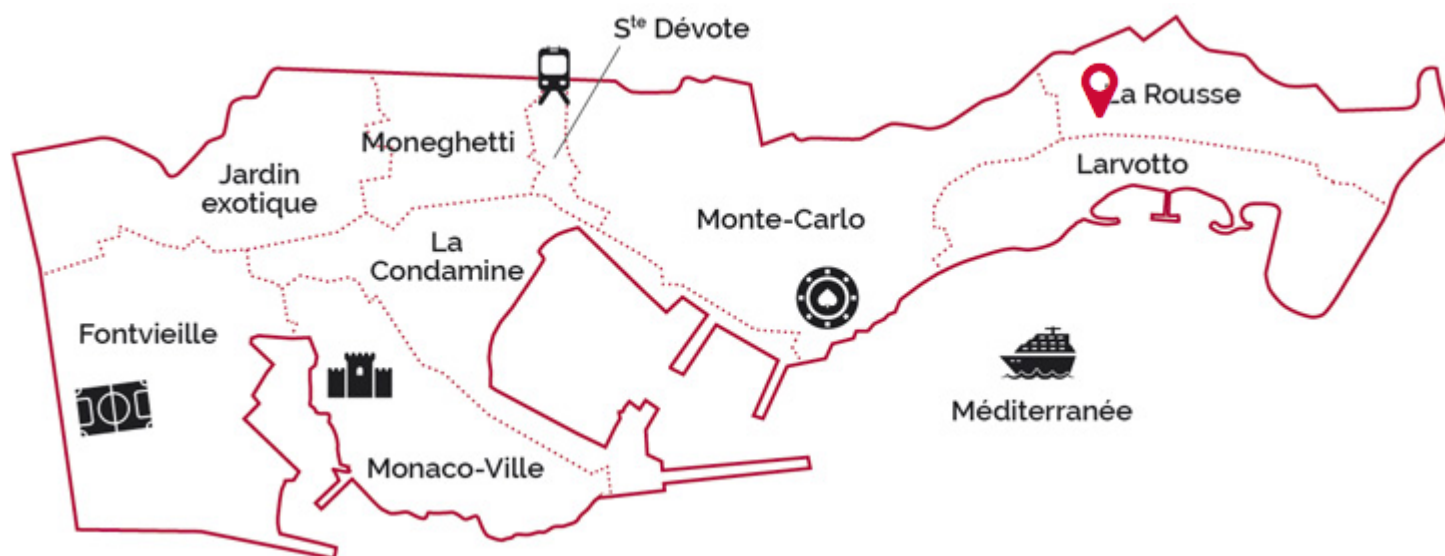

STUDIO CLOSE TO LARVOTTO BEACHES

2.500 €/month

DESCRIPTIVE :

Charming 25 M2 studio apartment, renovated and furnished, quietly located in a luxury building in the heart of the Principality. Close to shops and the public elevator to the Larvotto beaches.
Views over the gardens.

STUDIO CLOSE TO LARVOTTO BEACHES

STUDIO CLOSE TO LARVOTTO BEACHES

STUDIO CLOSE TO LARVOTTO BEACHES

Legal This document does not form part of any offer or contract. All measurements, areas and distances are approximate. The information and plans contained herein are believed to be correct, however, their accuracy is not guaranteed. The photographs show only certain parts of the property at the time they were taken. This offer is subject to change of price or other conditions, without prior notice.