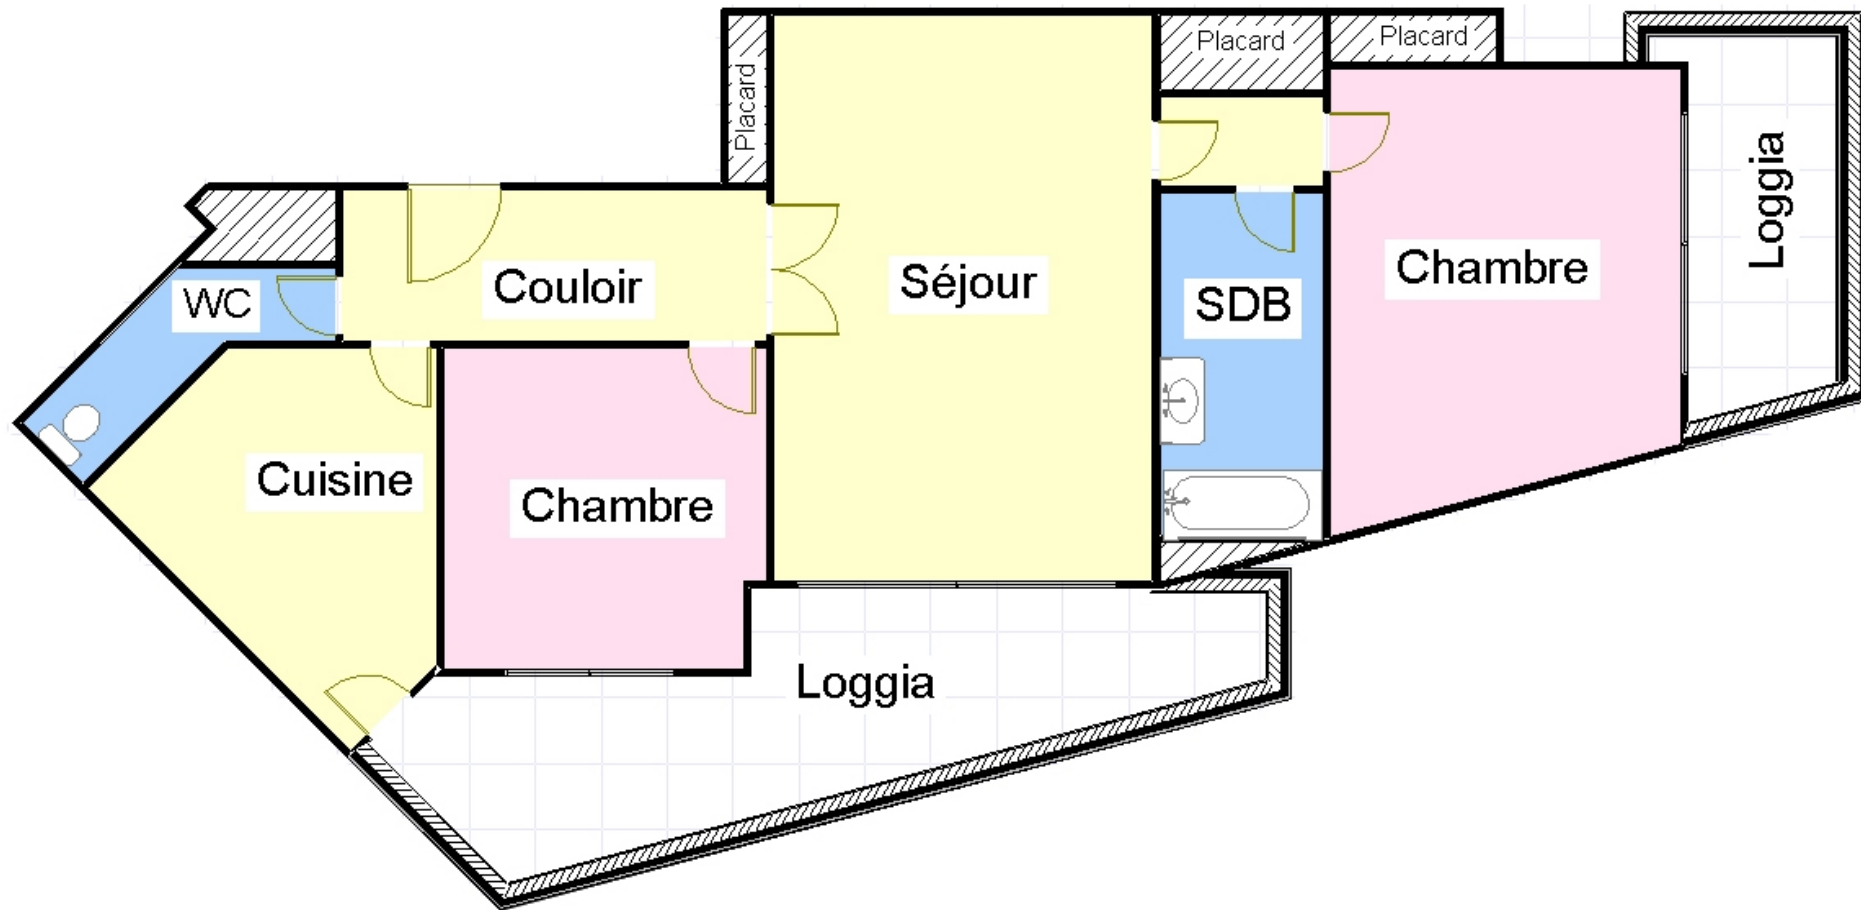

The 155 sq.m apartment is composed of: entrance hall, living room opening onto terrace, two bedrooms opening onto terrace, fitted kitchen, bathroom, complete shower room.

It enjoys 35 sq.m terrace with panoramic view.

Rented with a cellar and a parking space in underfloor.

REF: LM850

DETAILS

*155 m²

35 m²

Good condition

2

Facing south

2 BEDROOM - MILLEFIORI - MONTE CARLO

2 BEDROOM - MILLEFIORI - MONTE CARLO

2 BEDROOM - MILLEFIORI - MONTE CARLO

2 BEDROOM - MILLEFIORI - MONTE CARLO

2 BEDROOM - MILLEFIORI - MONTE CARLO

2 BEDROOM - MILLEFIORI - MONTE CARLO