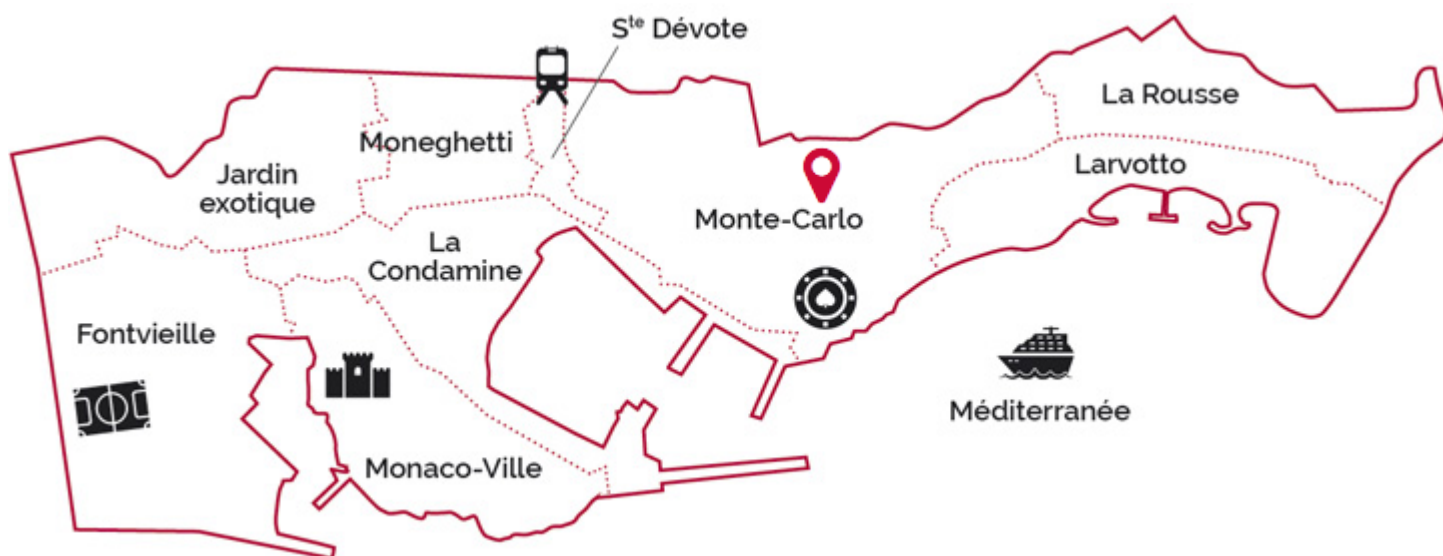

2 BEDROOM - MILLEFIORI - MONTE CARLO

13.000 €/month

DESCRIPTIVE :

2 bedroom apartment located in the MILLEFIORI building, one of the most prized residence in Monaco, close to the Casino and the Hotel de Paris. 24h concierge service, security and supermarket on the ground floor.

2 BEDROOM - MILLEFIORI - MONTE CARLO

2 BEDROOM - MILLEFIORI - MONTE CARLO

2 BEDROOM - MILLEFIORI - MONTE CARLO

2 BEDROOM - MILLEFIORI - MONTE CARLO

2 BEDROOM - MILLEFIORI - MONTE CARLO

2 BEDROOM - MILLEFIORI - MONTE CARLO