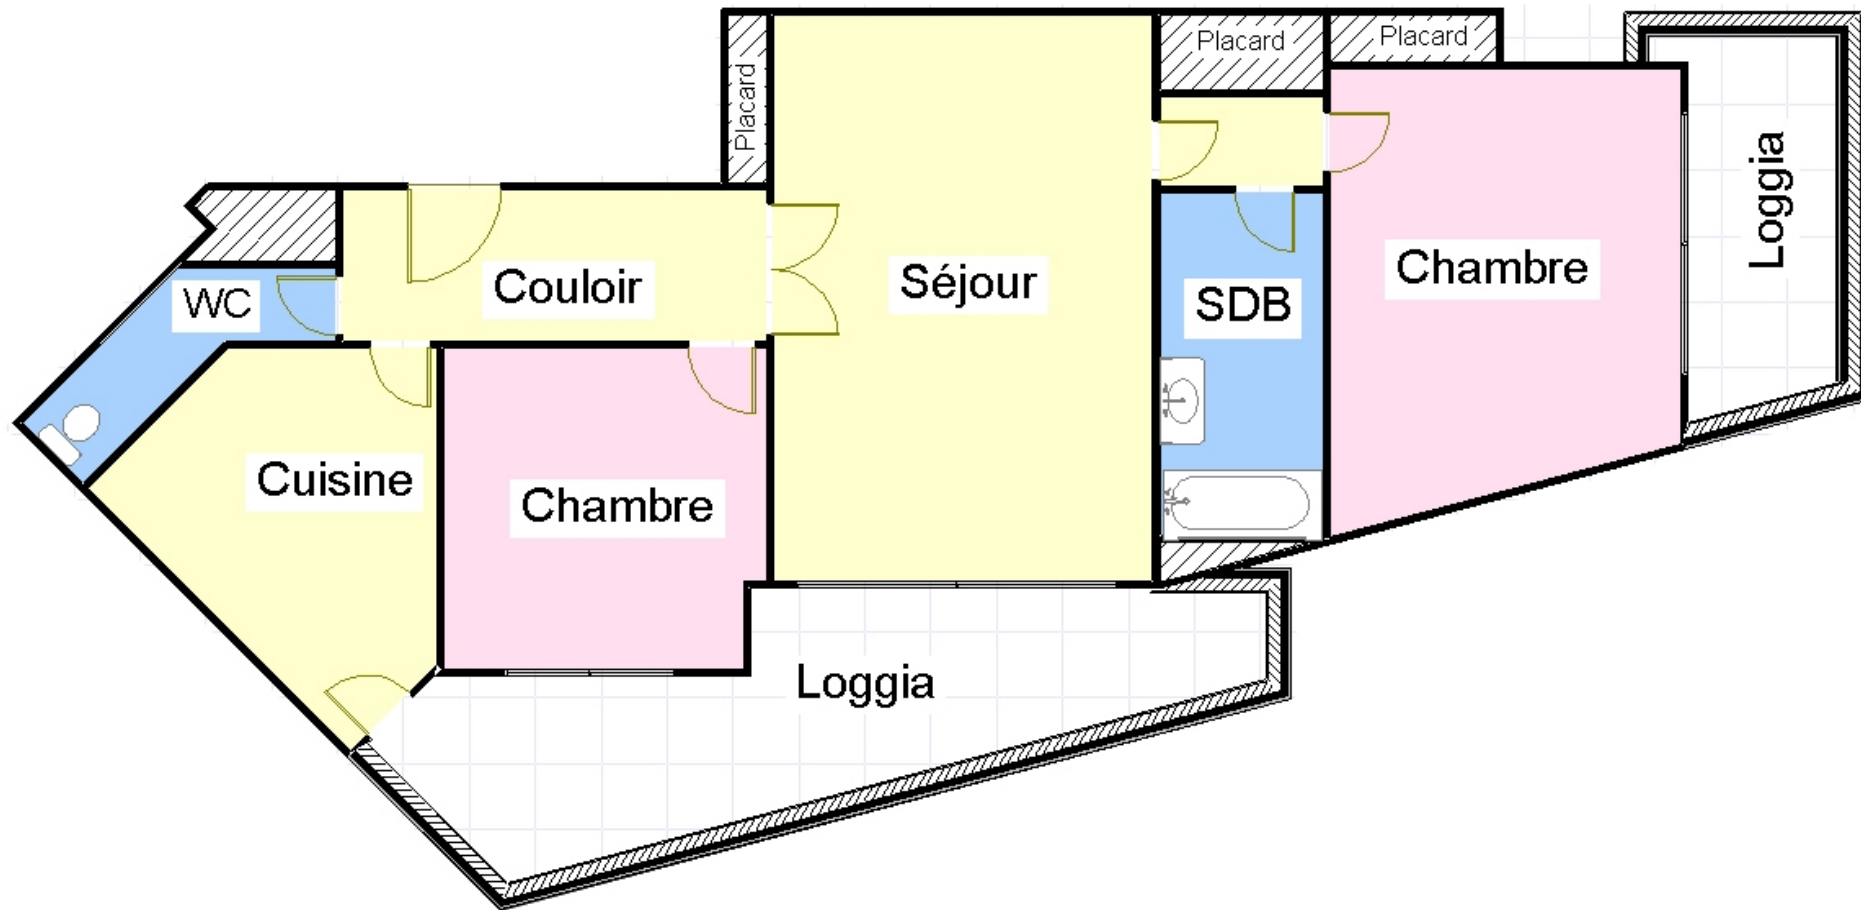

The 155 sq.m apartment is composed of: entrance hall, living room opening onto terrace, two bedrooms opening onto terrace, fitted kitchen, bathroom, complete shower room.

It enjoys 35 sq.m terrace with panoramic view.

Rented with a cellar and a parking space in underfloor.

REF: LM850

DETAILS

	*155 m ²
	35 m ²
	Good condition
	2
	Facing south
	Sea, Monaco, Panoramic view
CHARGES	680 €/mois

*marketable surface area

This document does not form part of any offer or contract. All measurements, areas and distances are approximate. The information and plans contained herein are believed to be correct, however, their accuracy is not guaranteed. The photographs show only certain parts of the property at the time they were taken. This offer is subject to change of price or other conditions, without prior notice.

2 BEDROOM - MILLEFIORI - MONTE CARLO

2 BEDROOM - MILLEFIORI - MONTE CARLO

2 BEDROOM - MILLEFIORI - MONTE CARLO

2 BEDROOM - MILLEFIORI - MONTE CARLO

2 BEDROOM - MILLEFIORI - MONTE CARLO

2 BEDROOM - MILLEFIORI - MONTE CARLO