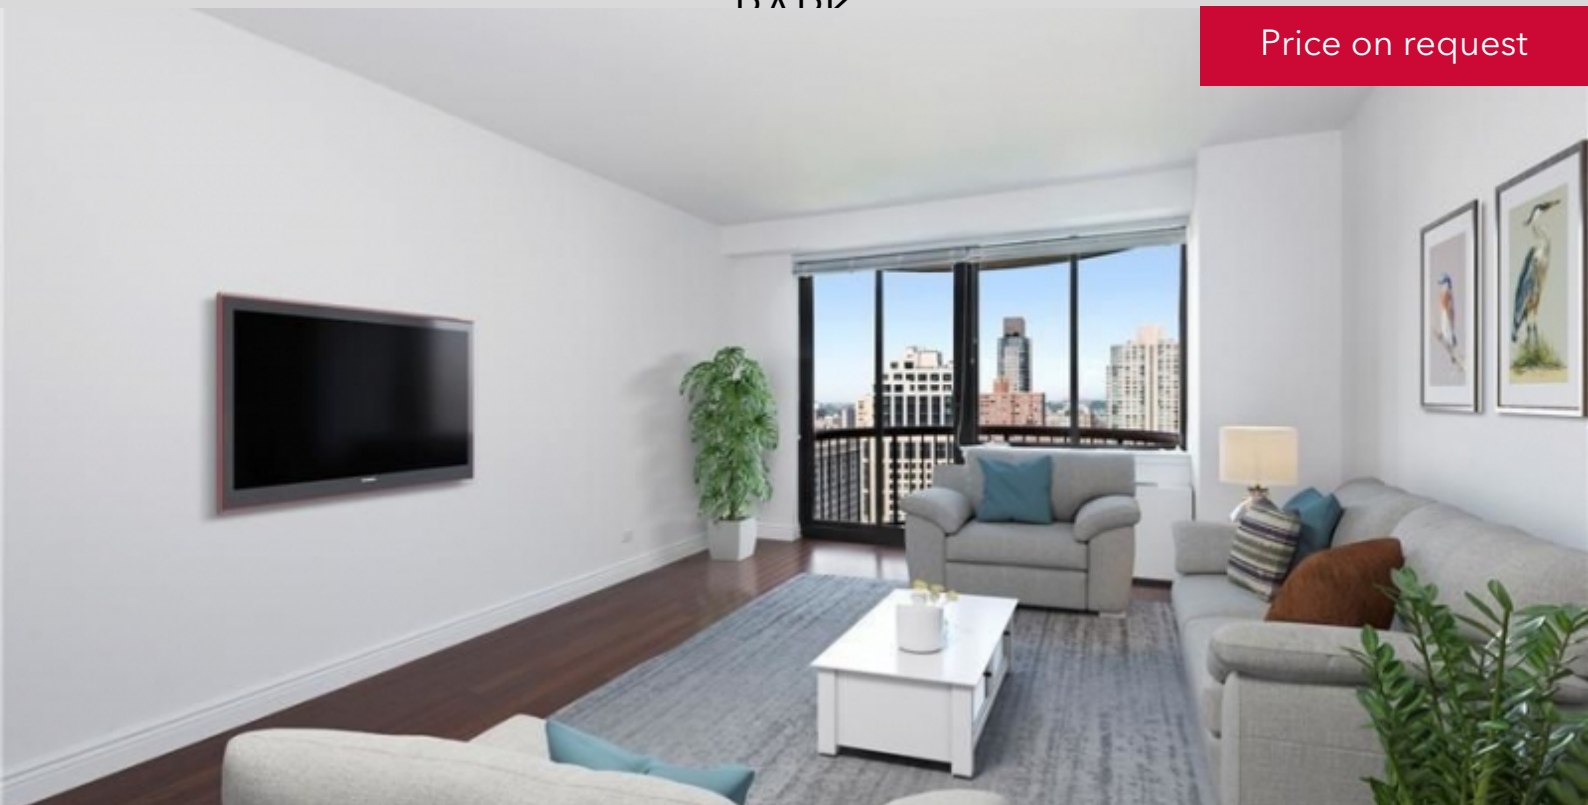

NOMAD, NY 10010 WITH PANORAMIC VIEWS ON MADISON SQUARE
PARK

Price on request

DESCRIPTIVE :

Cozy refurbished 1-bedroom apartment located on a high floor, in one of New York's most desirable locations: a few steps from Madison Square Park, the Flatiron Building, Rizzoli Art Library and the main means of transportation.

With a total area of 750sqf it is composed of: entrance with wardrobes, large living room that opens onto the balcony, a beautiful bedroom with wardrobes, a fully furnished kitchen open to the living room, a beautiful full bathroom with window, wardrobes. 24h/7 doorman, Gym.

It has a pretty balcony with panoramic views over Madison Square Park, all the way to New Jersey.

REF: VE17

DETAILS

| | |
|--|-------------------------|
| | *62 m ² |
| | 3 m ² |
| | Perfect condition |
| | 1 |
| | Facing west |
| | Gardens, Panoramic view |