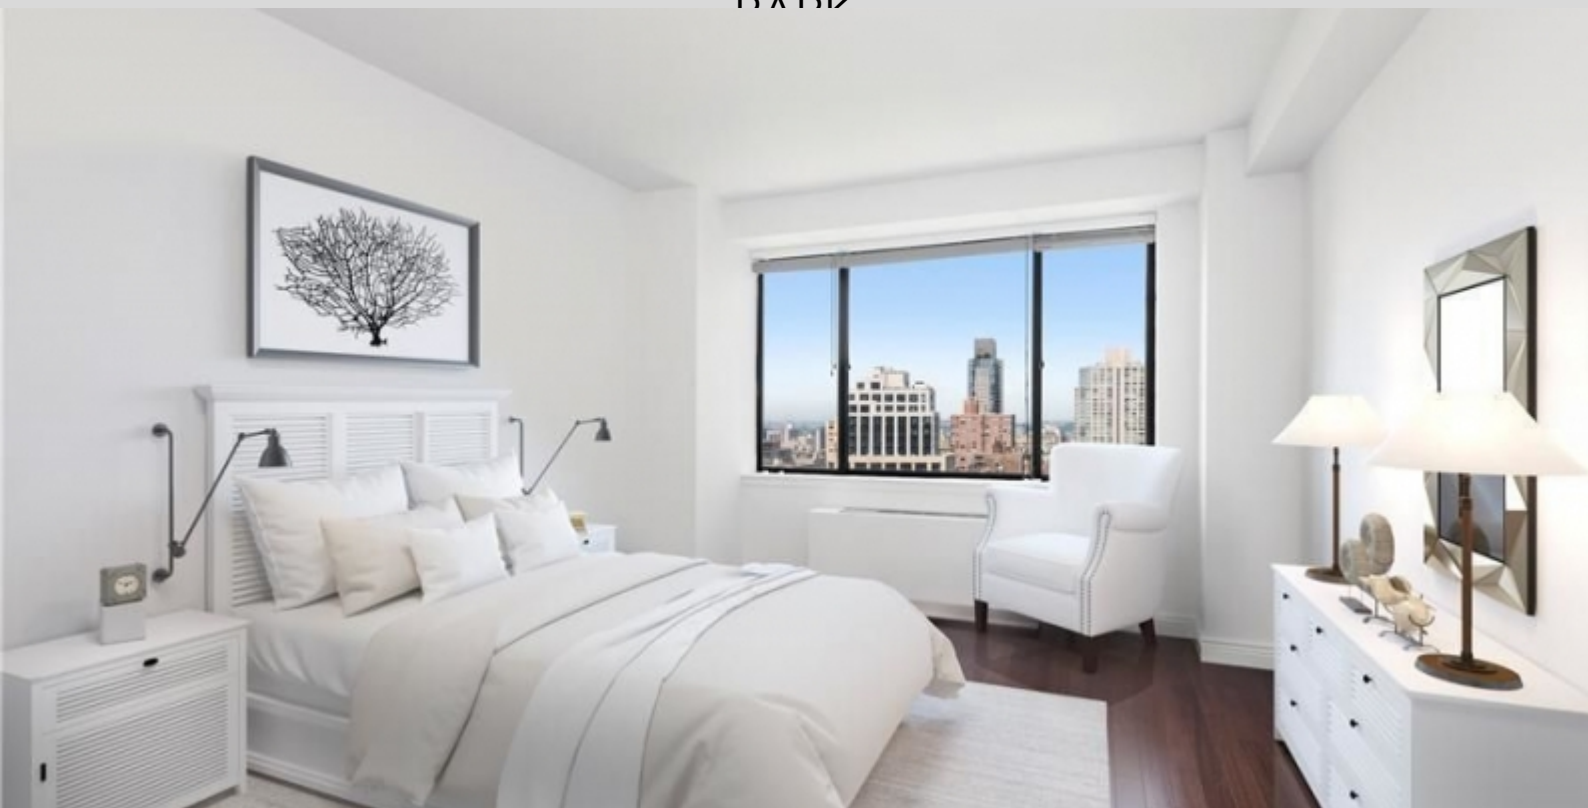

THE STANFORD
NEW YORK

NOMAD, NY 10010 WITH PANORAMIC VIEWS ON MADISON SQUARE
PARK