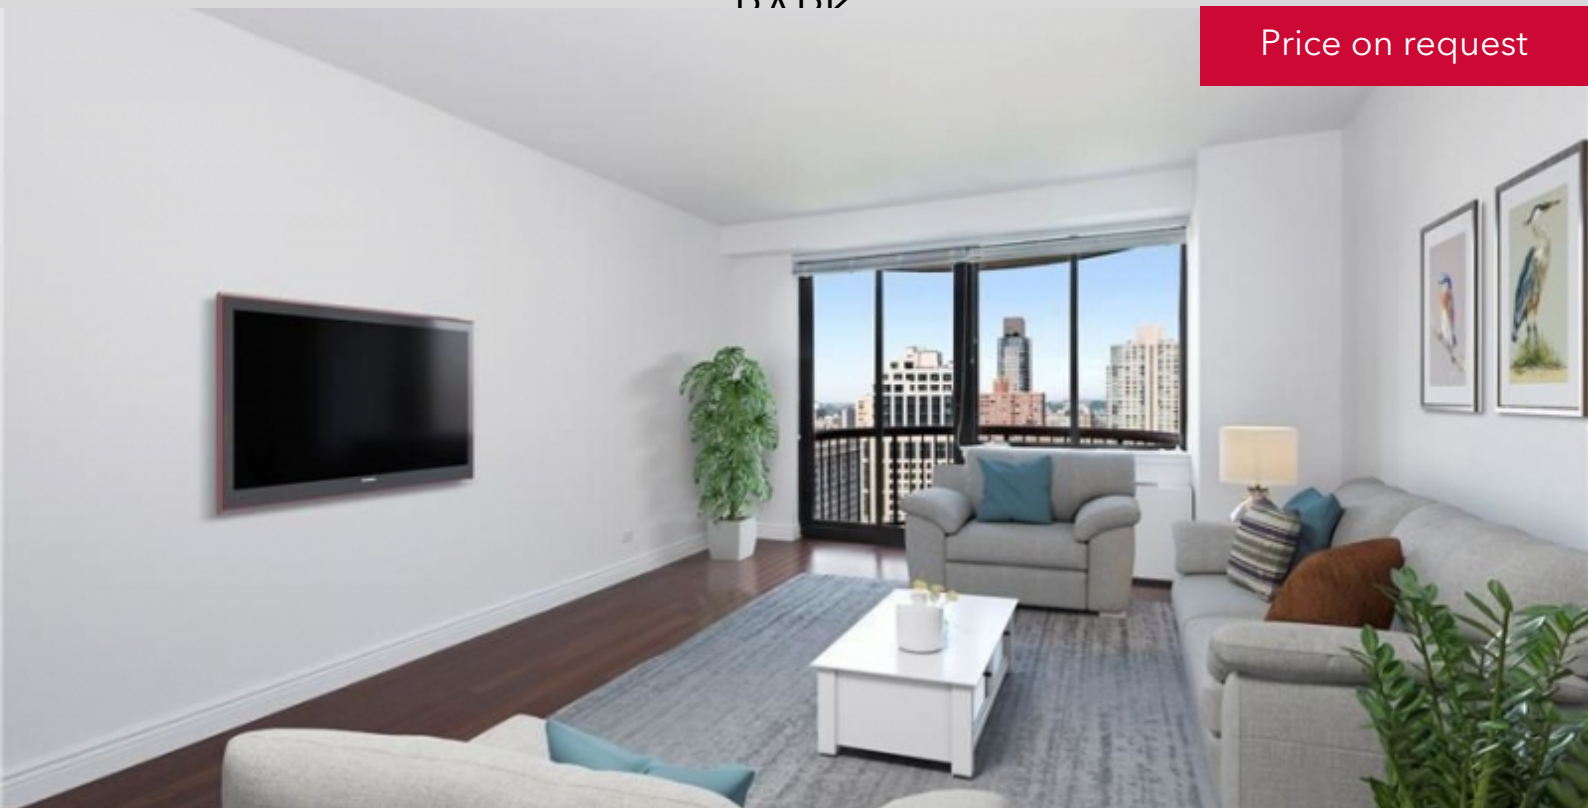

NOMAD, NY 10010 WITH PANORAMIC VIEWS ON MADISON SQUARE  
PARK

Price on request

DESCRIPTIVE :

Cozy refurbished 1-bedroom apartment located on a high floor, in one of New York's most desirable locations: a few steps from Madison Square Park, the Flatiron Building, Rizzoli Art Library and the main means of transportation.

With a total area of 750sqf it is composed of: entrance with wardrobes, large living room that opens onto the balcony, a beautiful bedroom with wardrobes, a fully furnished kitchen open to the living room, a beautiful full bathroom with window, wardrobes. 24h/7 doorman, Gym.

It has a pretty balcony with panoramic views over Madison Square Park, all the way to New Jersey.

**REF: VE17**

DETAILS

\*62 m<sup>2</sup>

3 m<sup>2</sup>

Perfect condition

1

Facing west