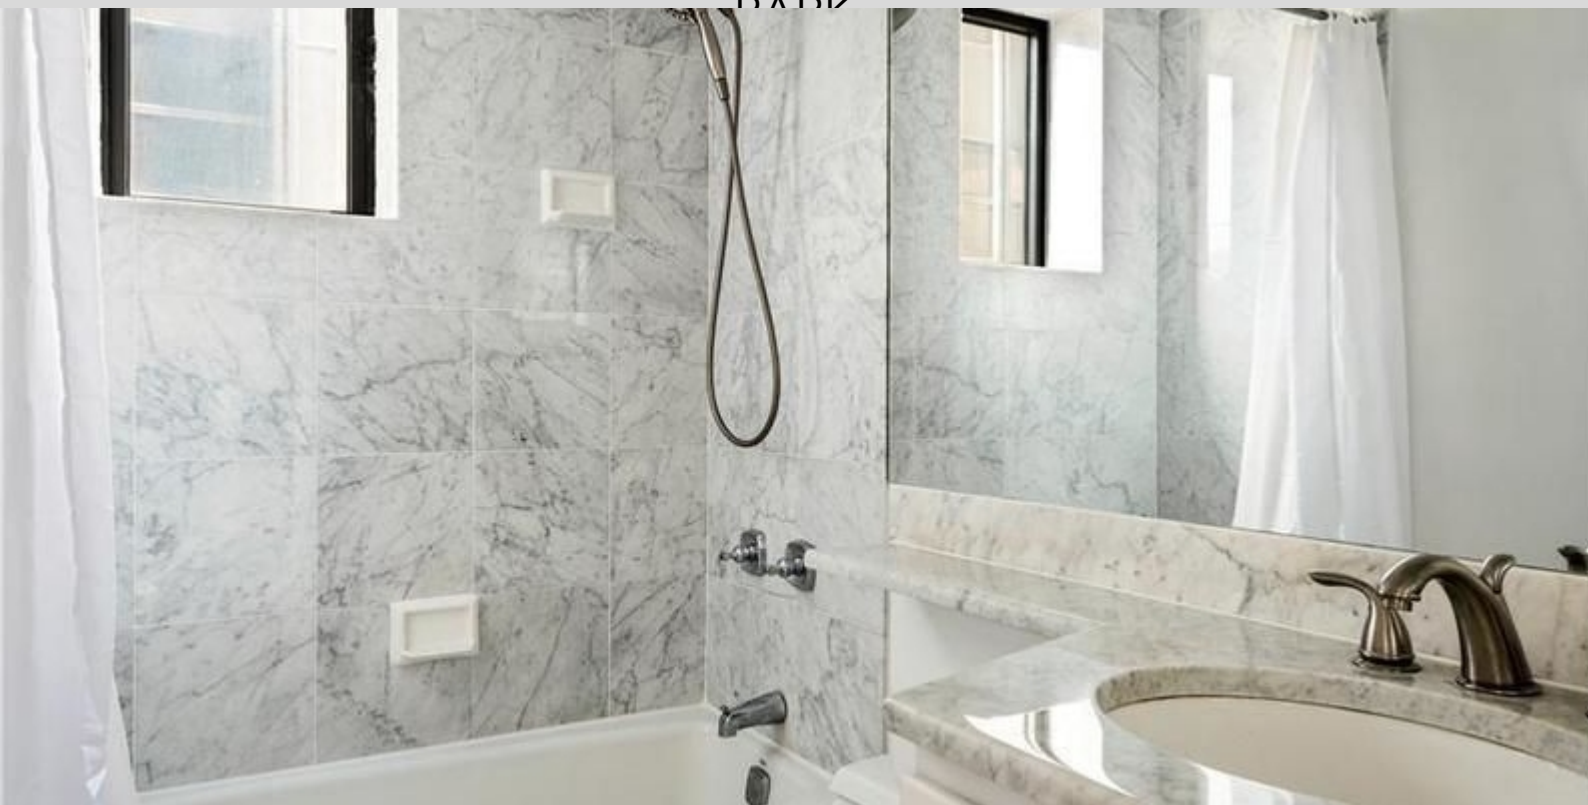

THE STANFORD
NEW YORK

NOMAD, NY 10010 WITH PANORAMIC VIEWS ON MADISON SQUARE
PARK