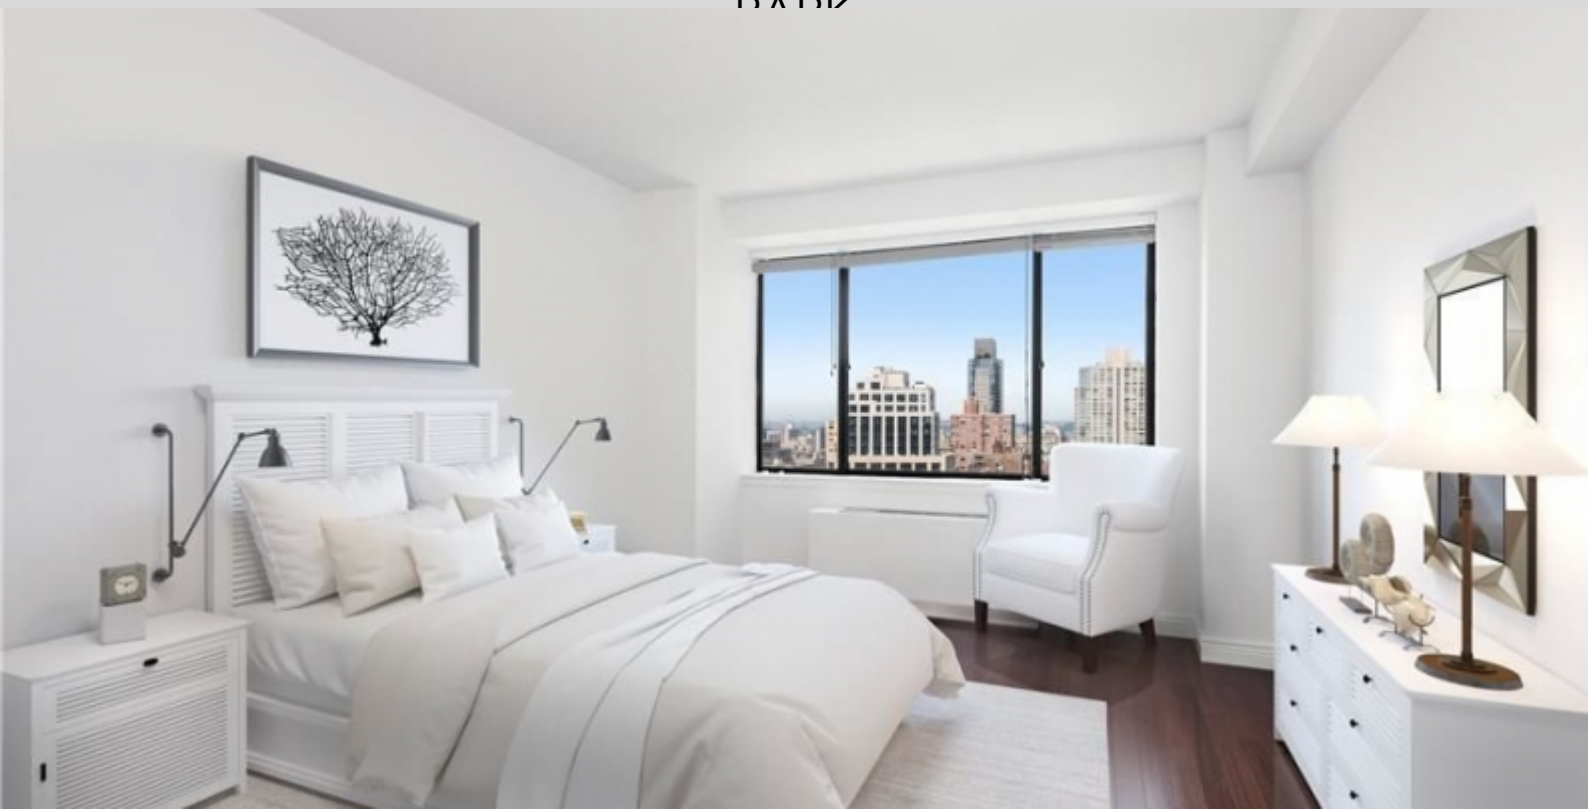

THE STANFORD
NEW YORK

NOMAD, NY 10010 WITH PANORAMIC VIEWS ON MADISON SQUARE
PARK