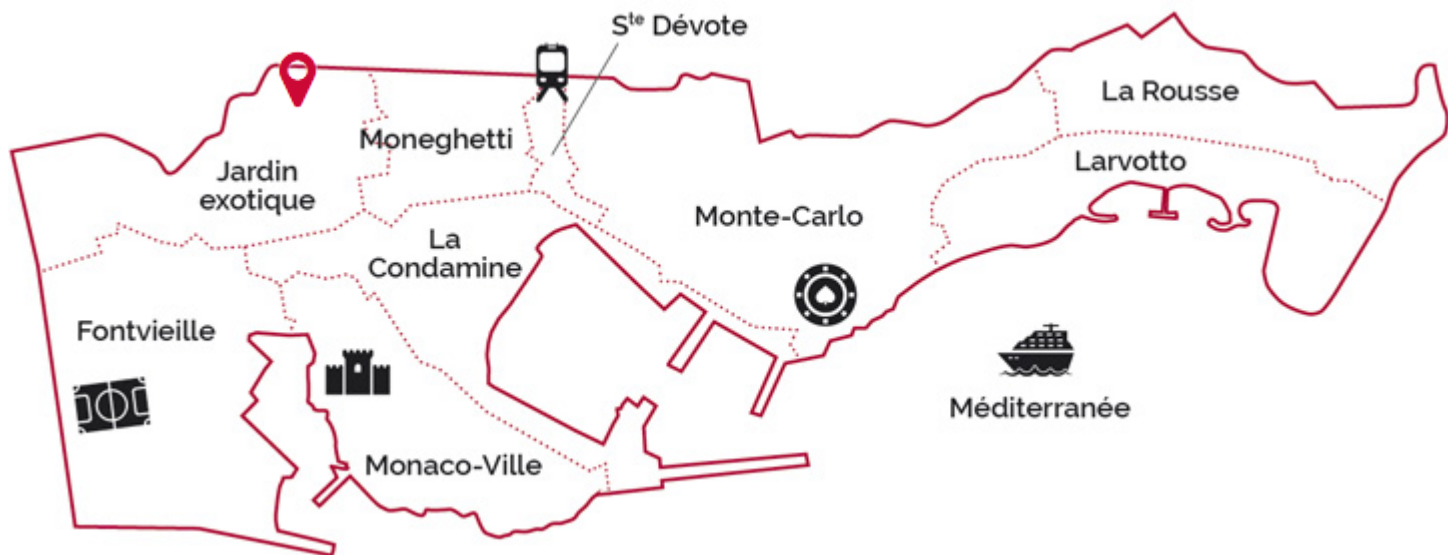

PATIO PALACE

JARDIN EXOTIQUE

MASTER APARTMENT IN THE HEART OF THE EXOTIC GARDEN

Legal This document does not form part of any offer or contract. All measurements, areas and distances are approximate. The information and plans contained herein are believed to be correct, however, their accuracy is not guaranteed. The photographs show only certain parts of the property at the time they were taken. This offer is subject to change of price or other conditions, without prior notice.