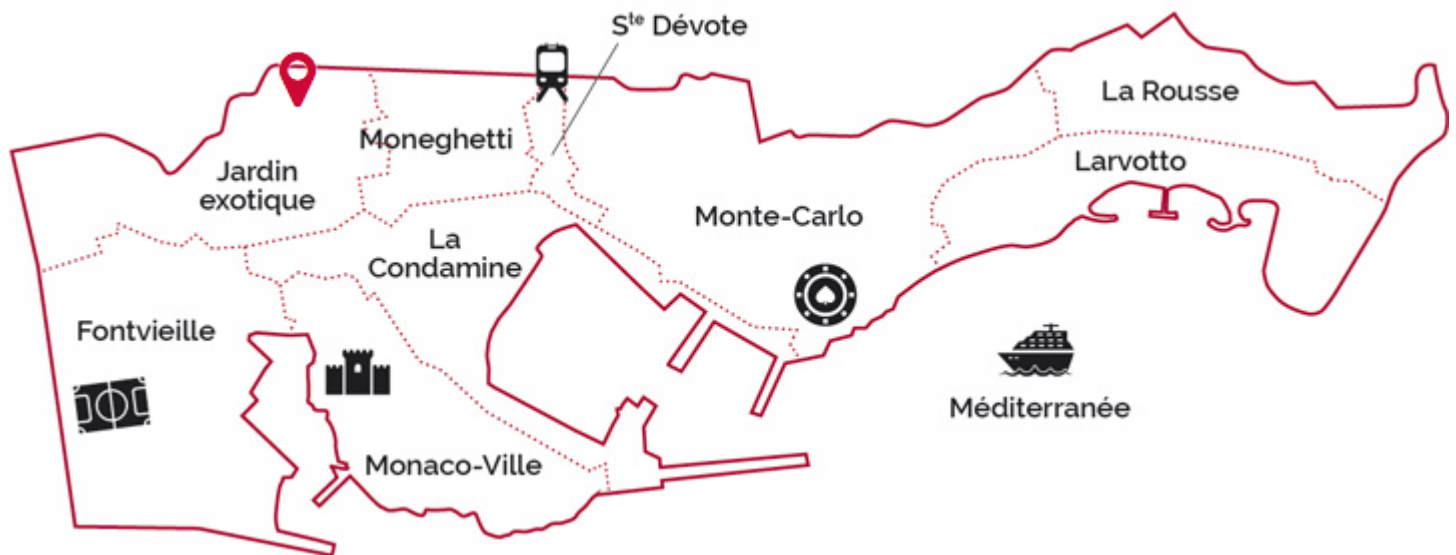

PATIO PALACE

JARDIN EXOTIQUE

MASTER APARTMENT IN THE HEART OF THE EXOTIC GARDEN

Legal This document does not form part of any offer or contract. All measurements, areas and distances are approximate. The information and plans contained herein are believed to be correct, however, their accuracy is not guaranteed. The photographs show only certain parts of the property at the time they were taken. This offer is subject to change of price or other conditions, without prior notice.