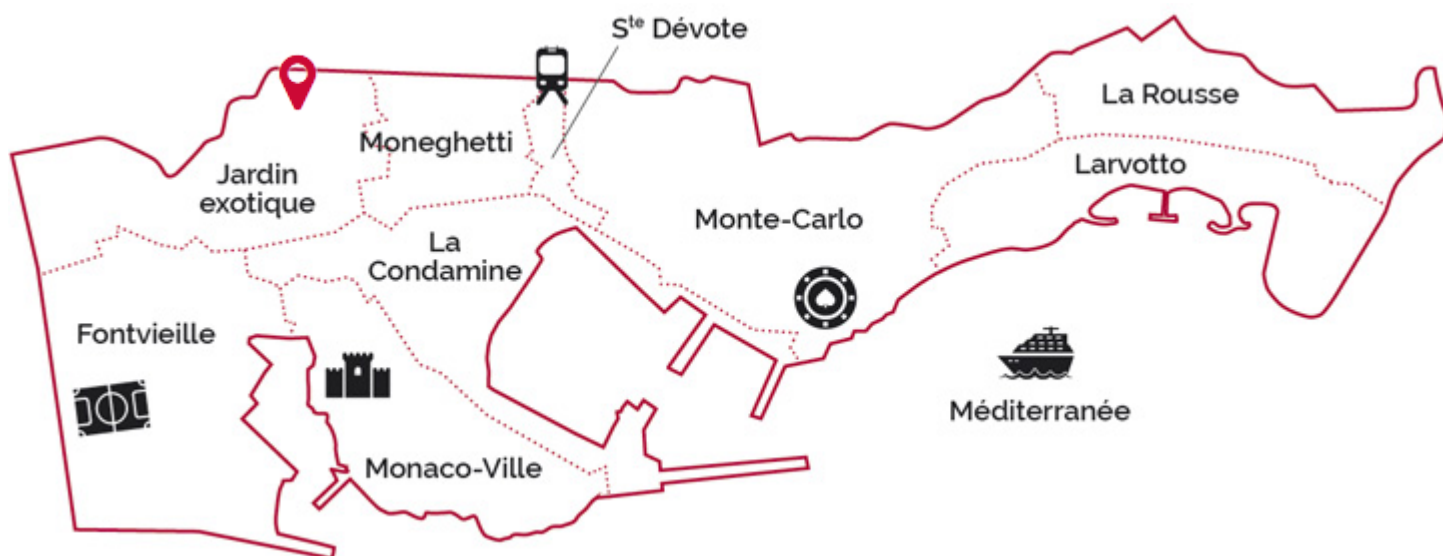

PATIO PALACE

JARDIN EXOTIQUE

MASTER APARTMENT IN THE HEART OF THE EXOTIC GARDEN

Legal This document does not form part of any offer or contract. All measurements, areas and distances are approximate. The information and plans contained herein are believed to be correct, however, their accuracy is not guaranteed. The photographs show only certain parts of the property at the time they were taken. This offer is subject to change of price or other conditions, without prior notice.