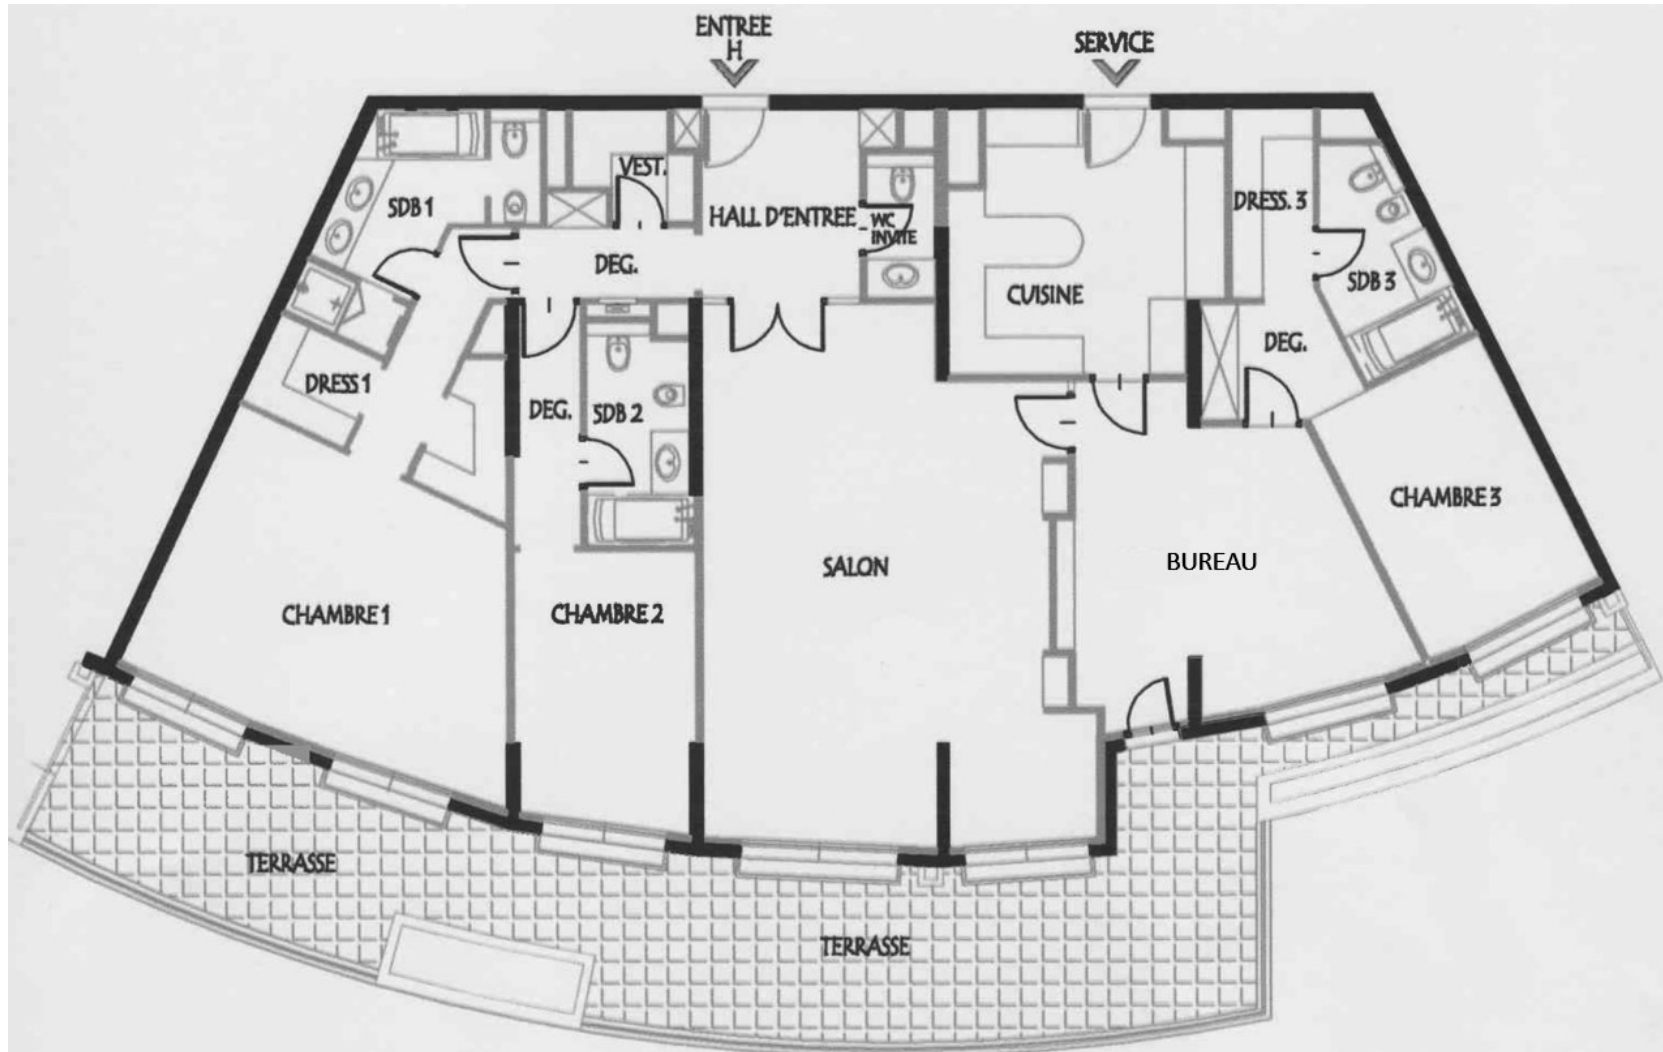

MASTER APARTMENT IN THE HEART OF THE EXOTIC GARDEN

Price on request

DESCRIPTIVE :

Beautiful Master apartment, in high floor, fully renovated with quality materials : white marble, carpet and parquet floor, located in a prestigious residence, dominating the district of the Exotic Garden with swimming pool, concierge 24h/7. Quiet and green environment.

With a total surface of 293 M2, the apartment features : entrance hall opening onto a very large living room with access to the south terrace, an adjoining office, a very nice equipped and fitted kitchen with central island and service entrance, spacious master bedroom with double dressing room (Mr.-Mrs.) and complete bathroom en suite with jacuzzi, double washbasin and shower cabin, two bedrooms (good size) en suite with complete bathroom and fitted and lighted dressing room, both of them opening on the south terrace, guest toilets with cloak room.

MASTER APARTMENT IN THE HEART OF THE EXOTIC GARDEN

PATIO PALACE
JARDIN EXOTIQUE

MASTER APARTMENT IN THE HEART OF THE EXOTIC GARDEN

PATIO PALACE
JARDIN EXOTIQUE

MASTER APARTMENT IN THE HEART OF THE EXOTIC GARDEN

MASTER APARTMENT IN THE HEART OF THE EXOTIC GARDEN

PATIO PALACE

JARDIN EXOTIQUE

MASTER APARTMENT IN THE HEART OF THE EXOTIC GARDEN

Legal This document does not form part of any offer or contract. All measurements, areas and distances are approximate. The information and plans contained herein are believed to be correct, however, their accuracy is not guaranteed. The photographs show only certain parts of the property at the time they were taken. This offer is subject to change of price or other conditions, without prior notice.