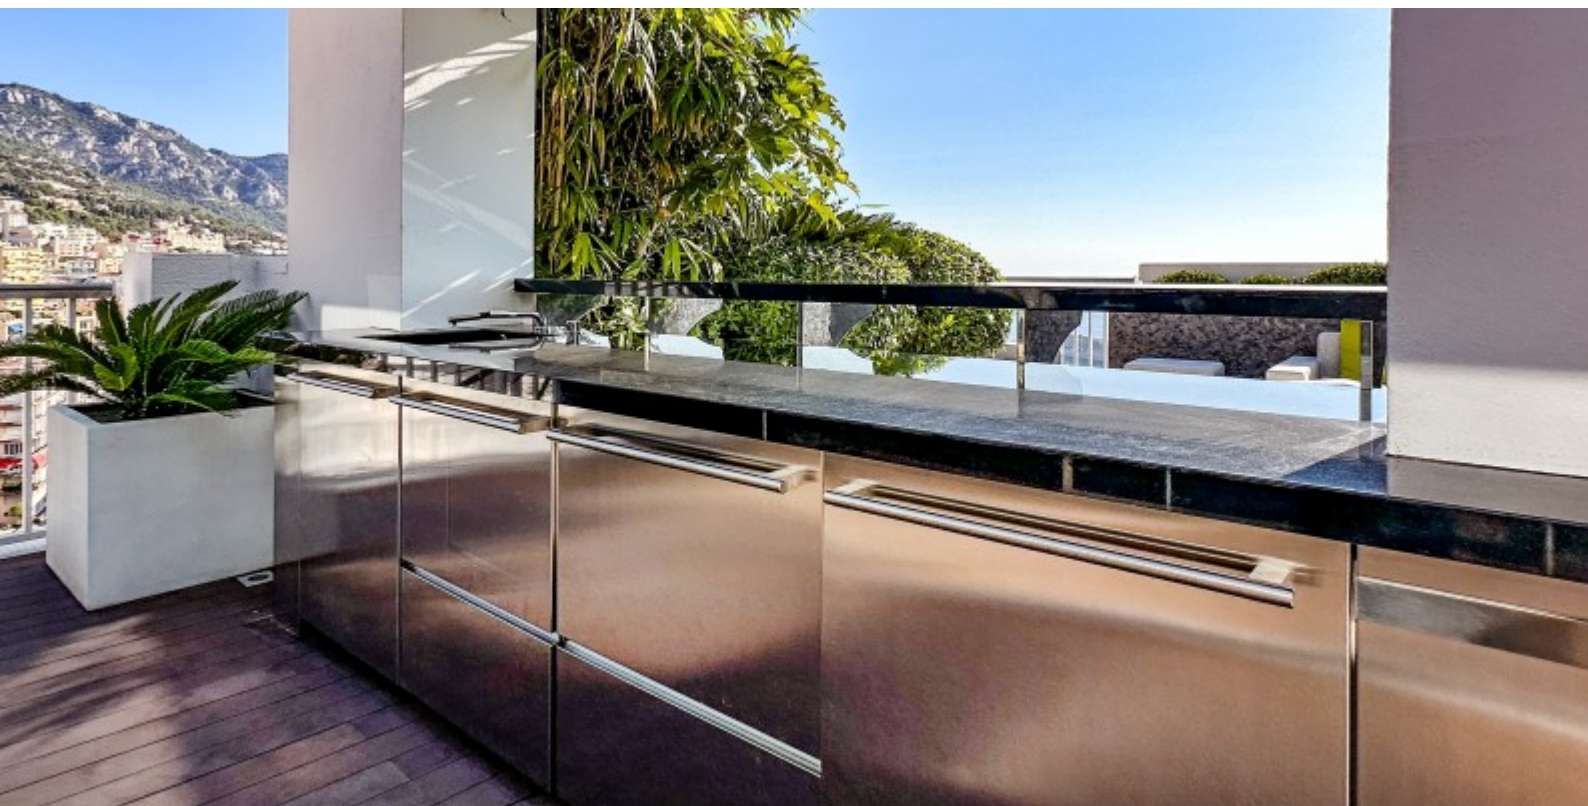

RARE: PENTHOUSE WITH PANORAMIC VIEW