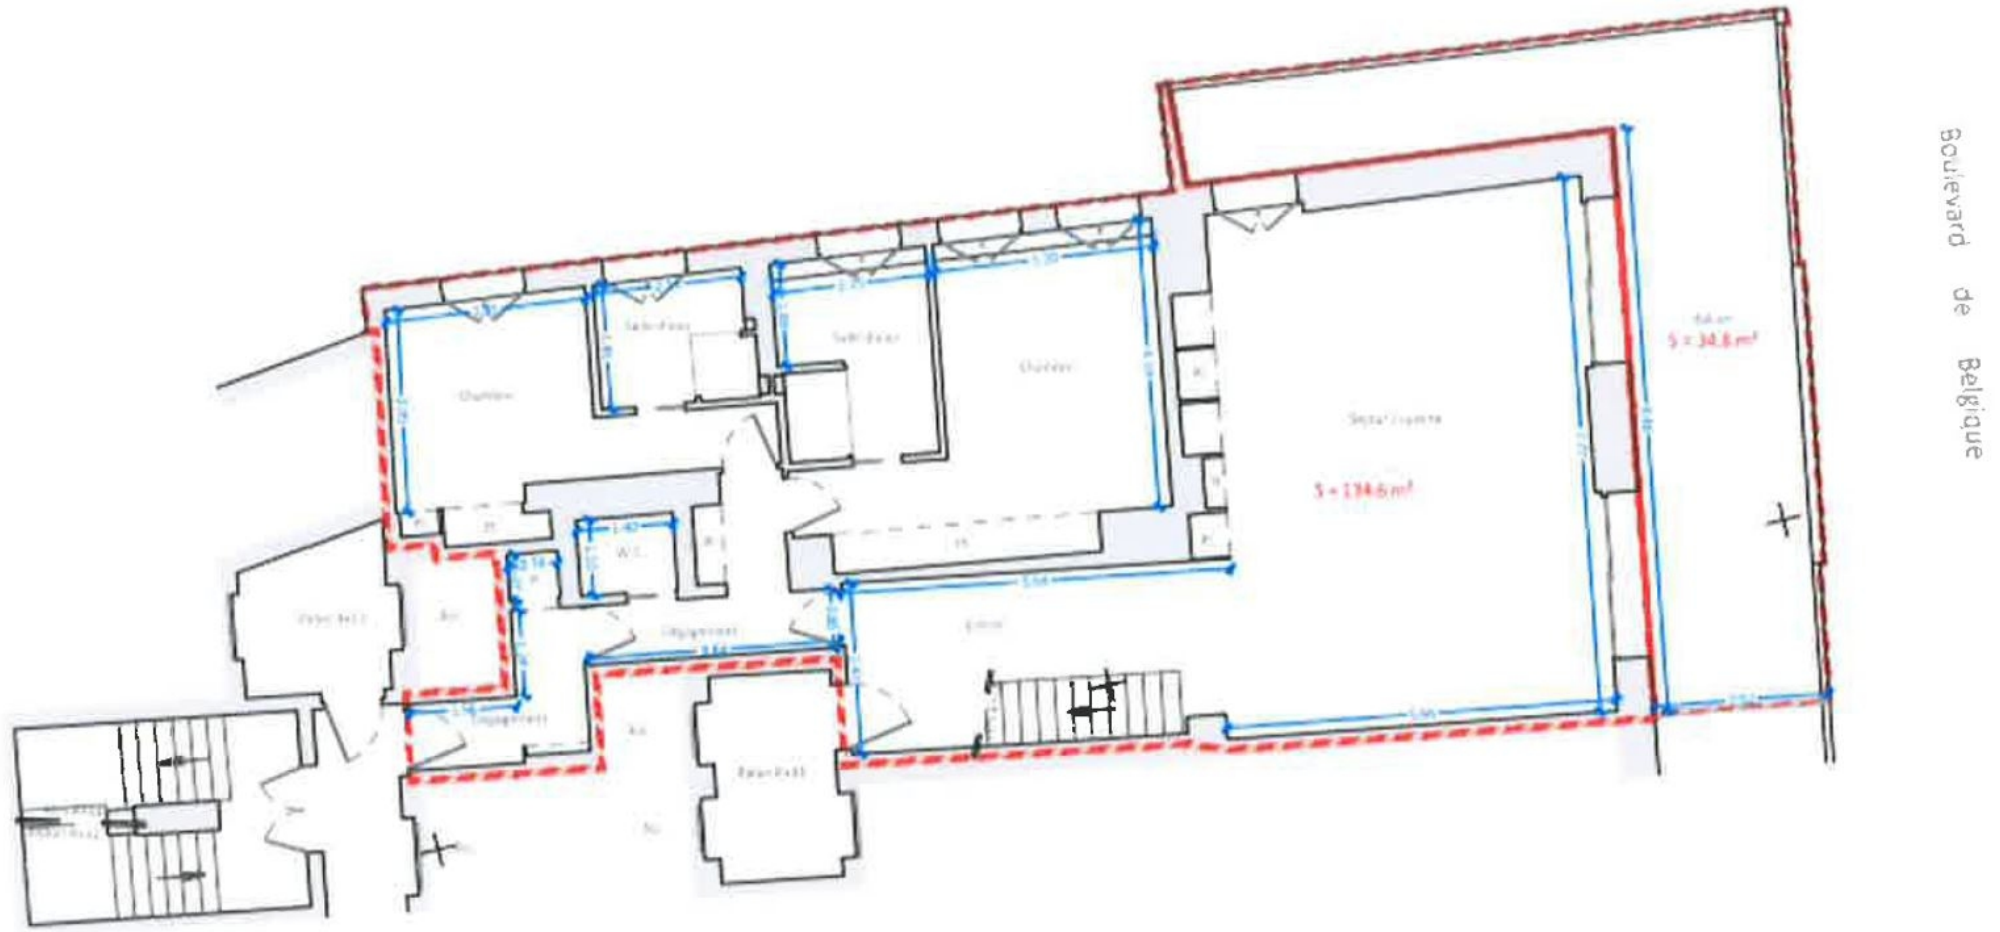

With a total surface area of 304 M2, it comprises :

13th floor: entrance hall, spacious living/dining room opening onto open-plan fitted kitchen, two bedrooms, each with en suite dressing room and shower room, guest toilet, laundry room, 35 M2 terrace and staircase leading up to the living room.

-14th floor: exclusive roof terrace offering an air-conditioned relaxation area with jacuzzi, hammam, dining room, summer kitchen, spacious terrace with sunbathing area, all with breathtaking views from the Port of Fontvieille to Italy, via the Rocher and Port Hercule. Enclosed veranda of 29 M2.

RARE: PENTHOUSE WITH PANORAMIC VIEW

RARE: PENTHOUSE WITH PANORAMIC VIEW

RARE: PENTHOUSE WITH PANORAMIC VIEW

RARE: PENTHOUSE WITH PANORAMIC VIEW

RARE: PENTHOUSE WITH PANORAMIC VIEW

RARE: PENTHOUSE WITH PANORAMIC VIEW

RARE: PENTHOUSE WITH PANORAMIC VIEW

Legal This document does not form part of any offer or contract. All measurements, areas and distances are approximate. The information and plans contained herein are believed to be correct, however, their accuracy is not guaranteed. The photographs show only certain parts of the property at the time they were taken. This offer is subject to change of price or other conditions, without prior notice.