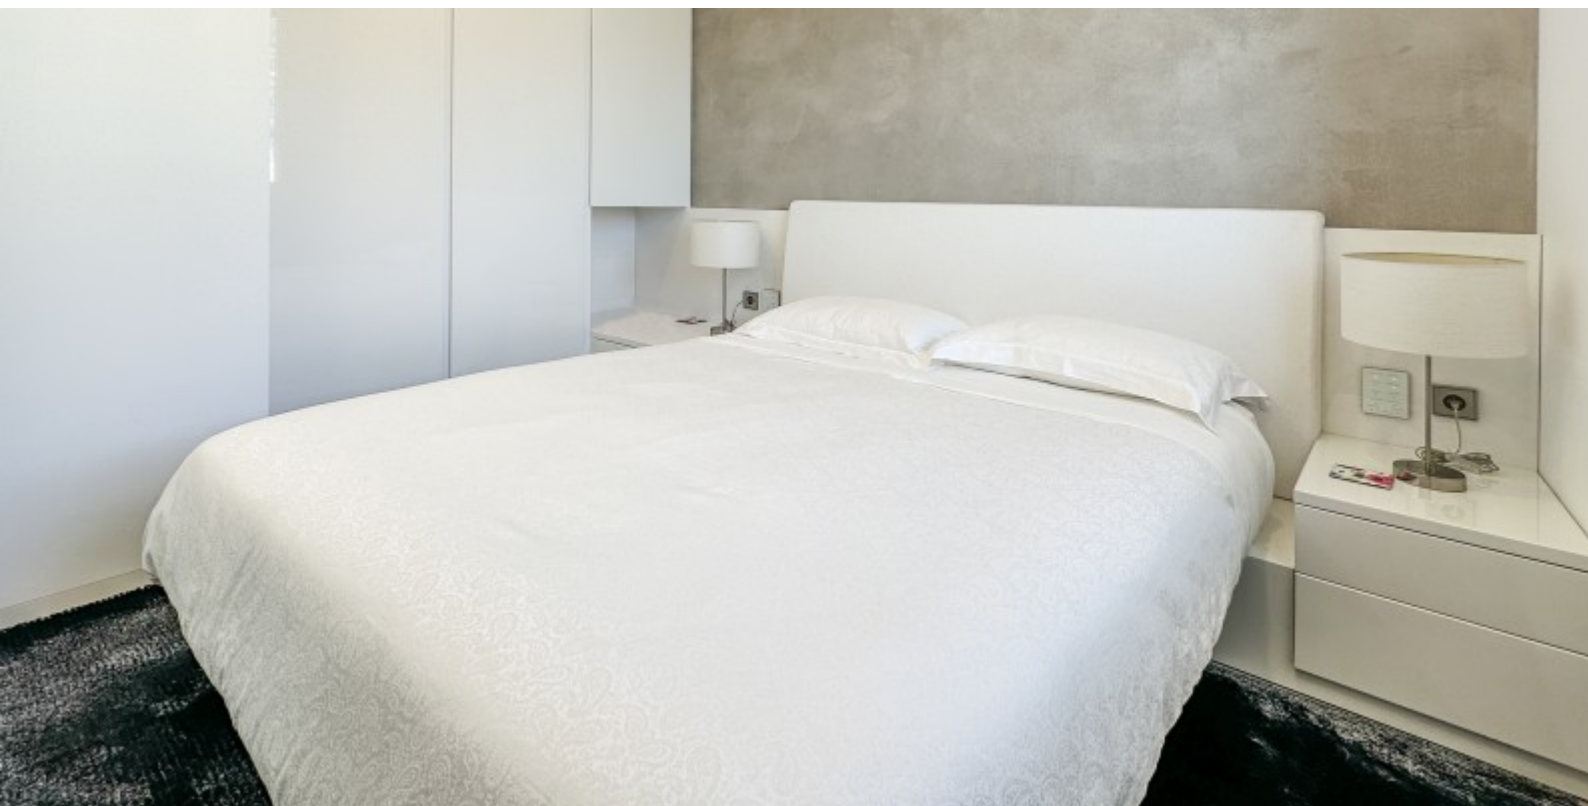

RARE: PENTHOUSE WITH PANORAMIC VIEW