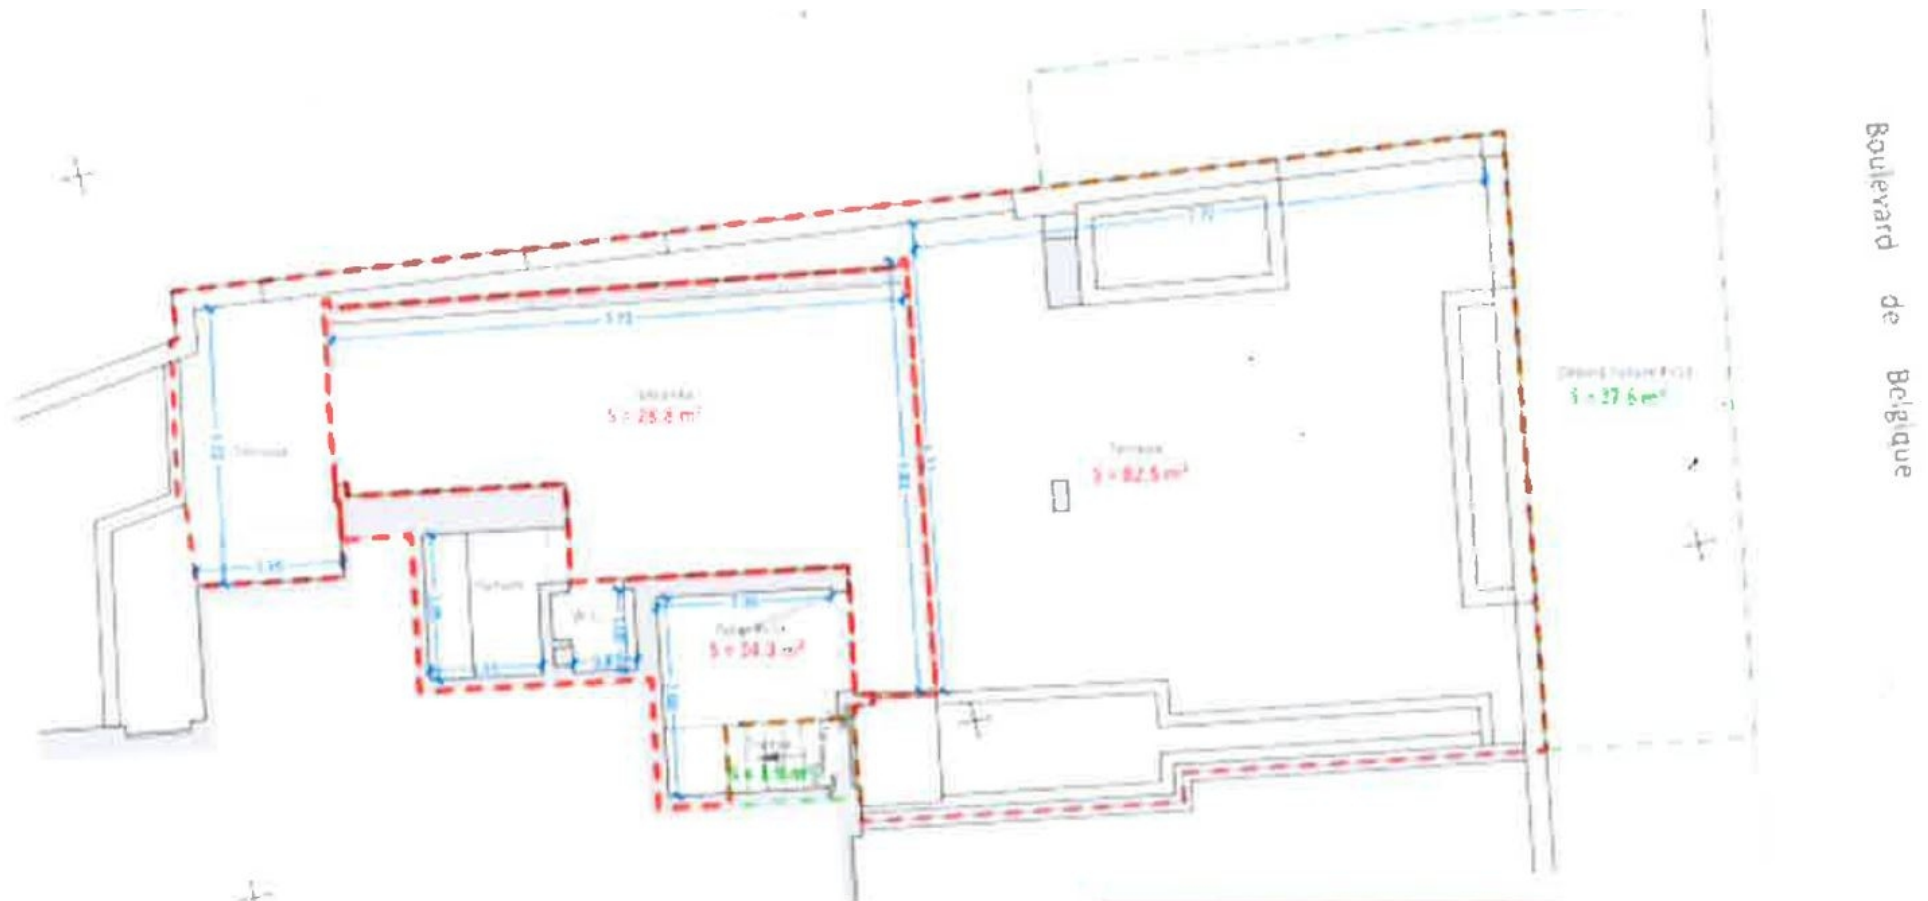

With a total surface area of 304 M2, it comprises :

13th floor: entrance hall, spacious living/dining room opening onto open-plan fitted kitchen, two bedrooms, each with en suite dressing room and shower room, guest toilet, laundry room, 35 M2 terrace and staircase leading up to the living room.

RARE: PENTHOUSE WITH PANORAMIC VIEW

Legal This document does not form part of any offer or contract. All measurements, areas and distances are approximate. The information and plans contained herein are believed to be correct, however, their accuracy is not guaranteed. The photographs show only certain parts of the property at the time they were taken. This offer is subject to change of price or other conditions, without prior notice.