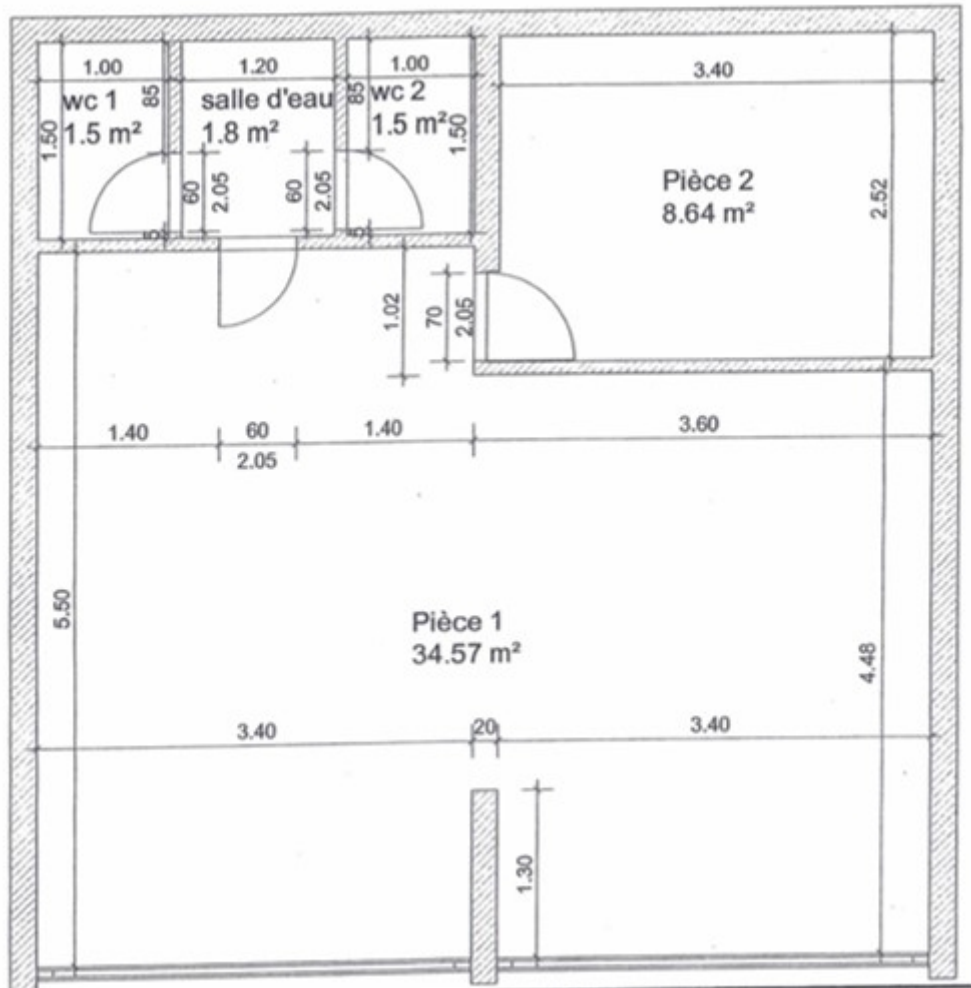

COMMERCIAL PREMISES FONTVIEILLE

2 015 000 €

DESCRIPTIVE :

ADMINISTRATIVE OFFICES with high ceilings located in a small residence in Fontvieille Village, overlooking the square. Close to restaurants and all amenities. With a total surface area of 47 m², they consist of: direct access through a beautiful window, a main room, a meeting room, a bathroom and two toilets.

Use: commercial premises/administrative office.

REF: VM2287

DETAILS

*47 m²

Excellent condition

*marketable surface area

This document does not form part of any offer or contract. All measurements, areas and distances are approximate. The information and plans contained herein are believed to be correct, however, their accuracy is not guaranteed. The photographs show only certain parts of the property at the time they were taken. This offer is subject to change of price or other conditions, without prior notice.

COMMERCIAL PREMISES FONTVIEILLE

COMMERCIAL PREMISES FONTVIEILLE

COMMERCIAL PREMISES FONTVIEILLE

COMMERCIAL PREMISES FONTVIEILLE

Legal This document does not form part of any offer or contract. All measurements, areas and distances are approximate. The information and plans contained herein are believed to be correct, however, their accuracy is not guaranteed. The photographs show only certain parts of the property at the time they were taken. This offer is subject to change of price or other conditions, without prior notice.