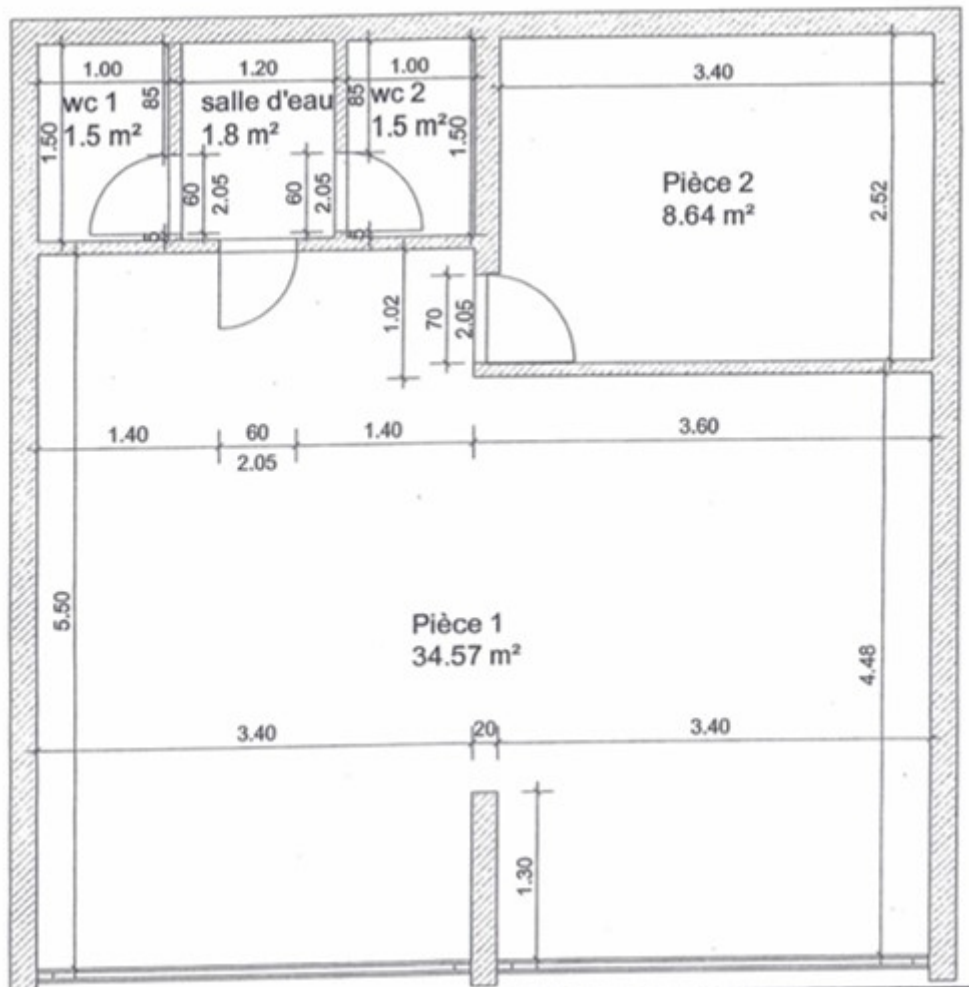

COMMERCIAL PREMISES FONTVIEILLE

2 015 000 €

DESCRIPTIVE :

ADMINISTRATIVE OFFICES with high ceilings located in a small residence in Fontvieille Village, overlooking the square. Close to restaurants and all amenities. With a total surface area of 49 m², they consist of: direct access through a beautiful window, a main room, a meeting room, a bathroom and two toilets.

Use: commercial premises/administrative office.

REF: VM2287

DETAILS

*49 m²

Excellent condition

*marketable surface area

This document does not form part of any offer or contract. All measurements, areas and distances are approximate. The information and plans contained herein are believed to be correct, however, their accuracy is not guaranteed. The photographs show only certain parts of the property at the time they were taken. This offer is subject to change of price or other conditions, without prior notice.

COMMERCIAL PREMISES FONTVIEILLE

COMMERCIAL PREMISES FONTVIEILLE

COMMERCIAL PREMISES FONTVIEILLE

COMMERCIAL PREMISES FONTVIEILLE

Legal This document does not form part of any offer or contract. All measurements, areas and distances are approximate. The information and plans contained herein are believed to be correct, however, their accuracy is not guaranteed. The photographs show only certain parts of the property at the time they were taken. This offer is subject to change of price or other conditions, without prior notice.