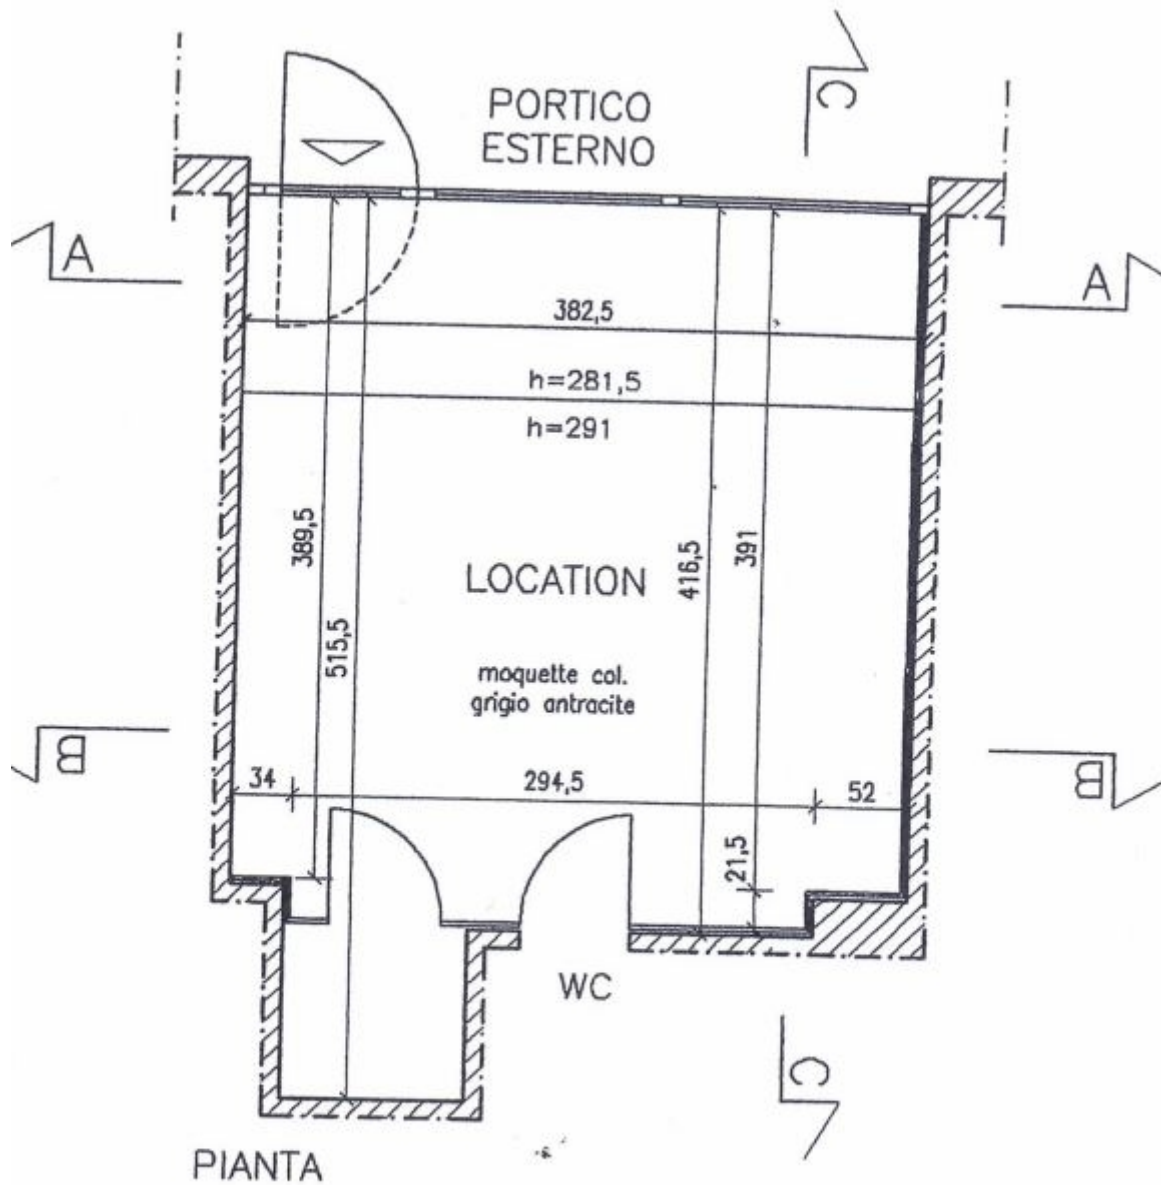

OFFICES IN FONTVIEILLE