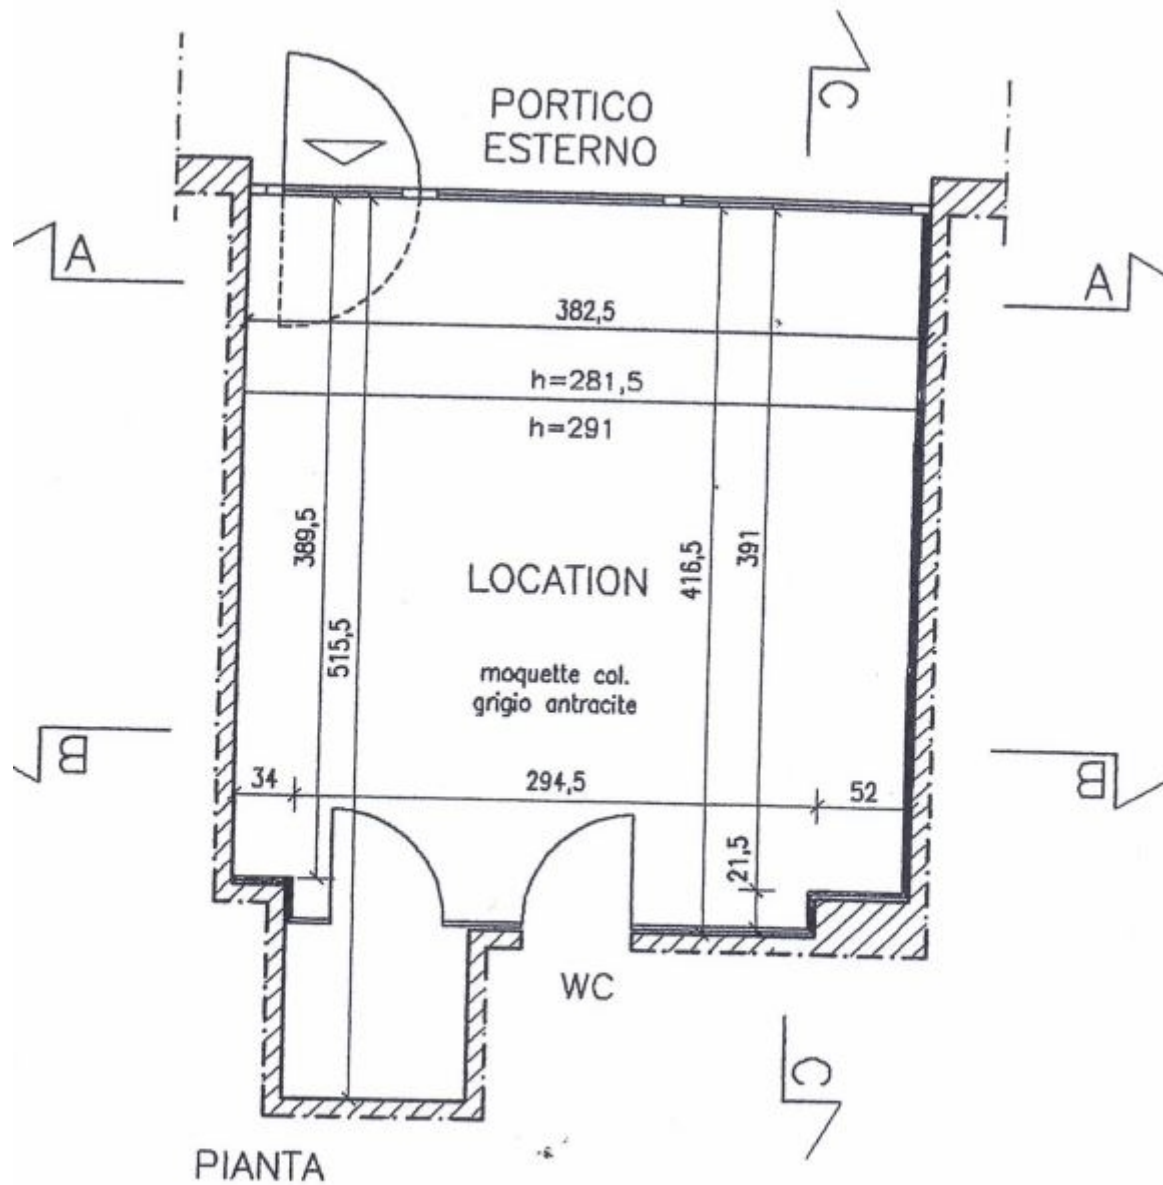

OFFICES IN FONTVIEILLE