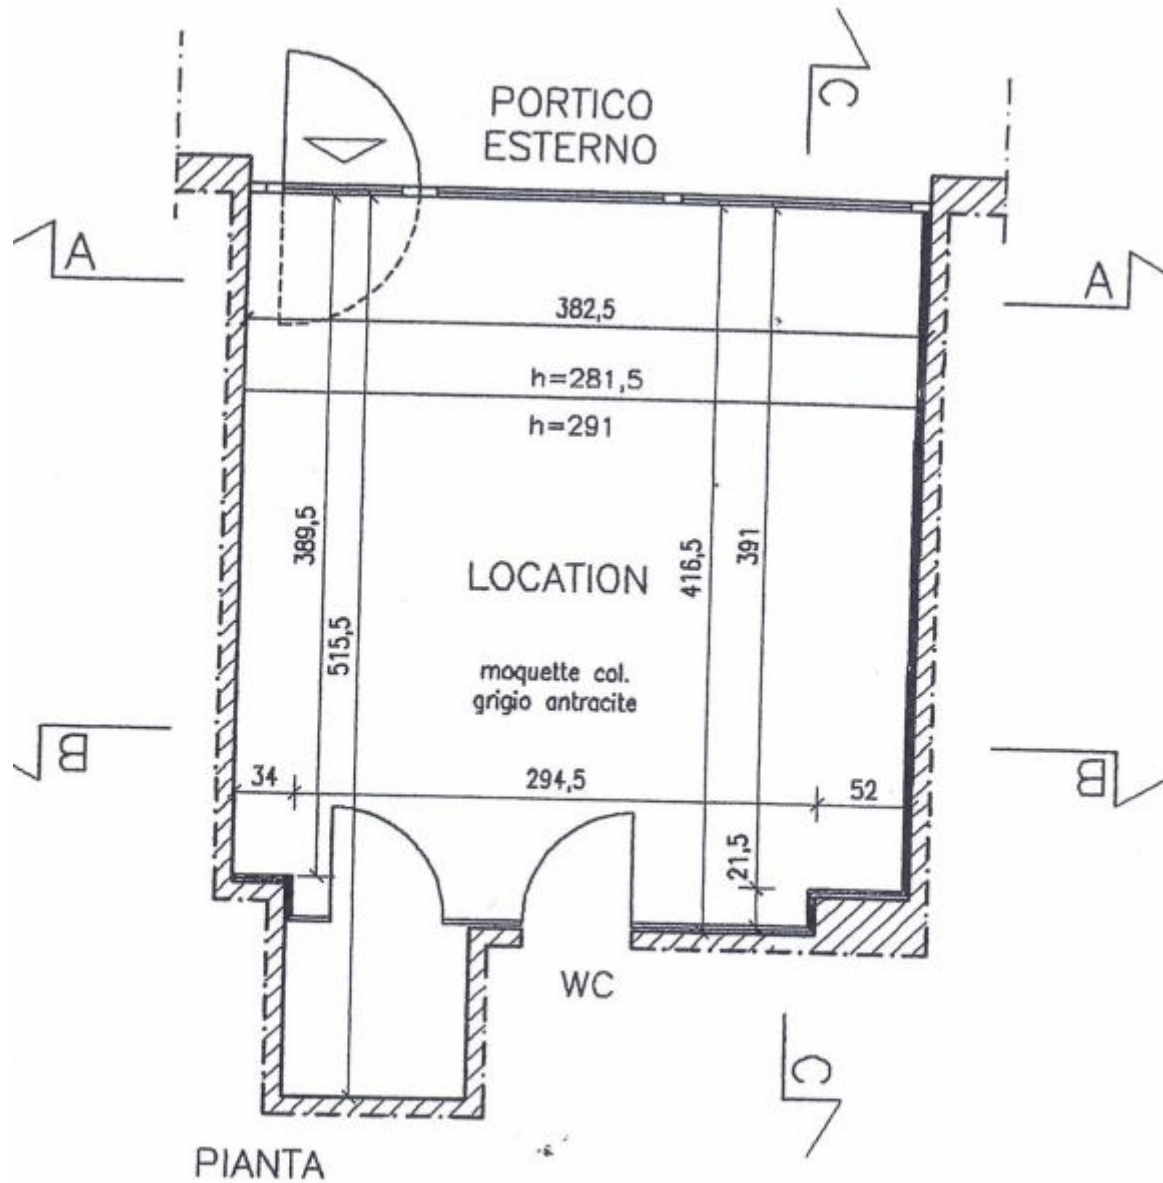

OFFICES IN FONTVIEILLE