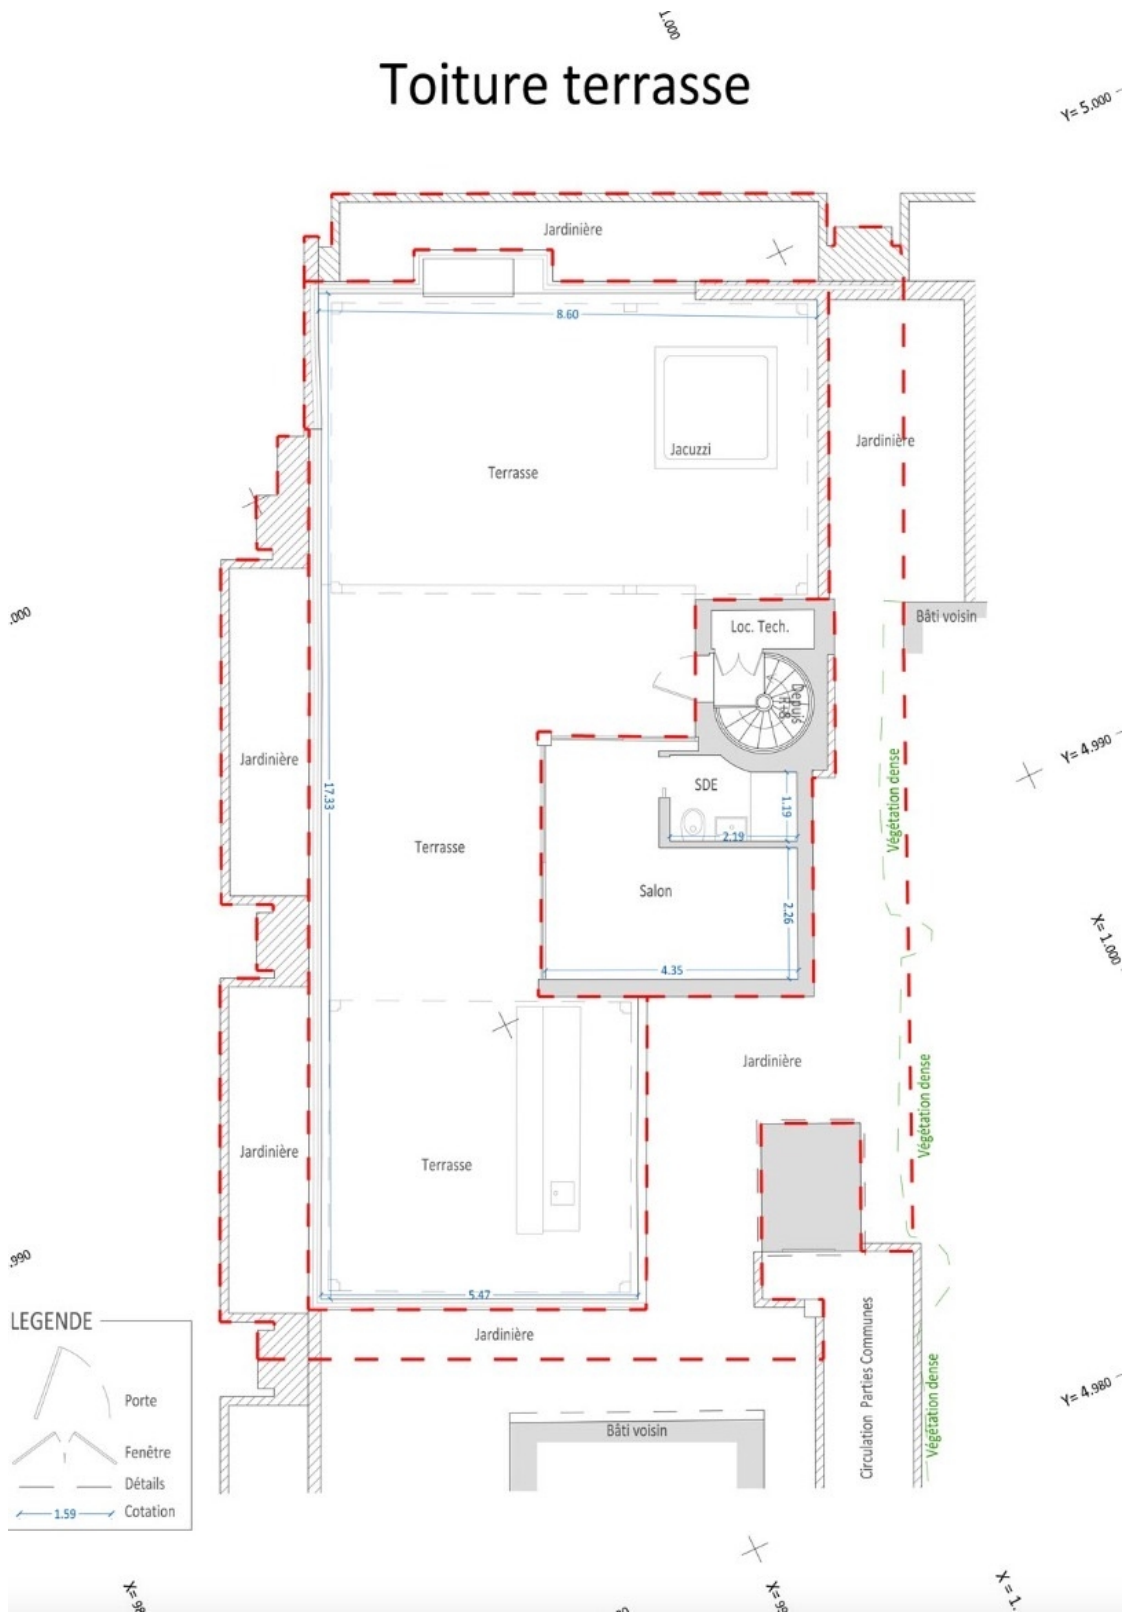

The flat, which has been fully renovated using quality materials, comprises a double living room on the sea side, a dining room with open-plan kitchen and three bedrooms with fitted wardrobes, bathroom or shower.

Stairs lead up to the roof terrace with summer kitchen, jacuzzi and guest bedroom with shower room.

Sold with a double cellar and two parking spaces.

**REF: VM637**

DETAILS

\*319 m<sup>2</sup>

228 m<sup>2</sup>

Excellent condition

4

Facing south

Partial View Sea view

\*marketable surface area

This document does not form part of any offer or contract. All measurements, areas and distances are approximate. The information and plans contained herein are believed to be correct, however, their accuracy is not guaranteed. The photographs show only certain parts of the property at the time they were taken. This offer is subject to change of price or other conditions, without prior notice.

RARE: PENTHOUSE IN THE HEART OF CARRE D'OR

Plan d'intérieur

RARE: PENTHOUSE IN THE HEART OF CARRE D'OR

Toiture terrasse

RARE: PENTHOUSE IN THE HEART OF CARRE D'OR

Legal This document does not form part of any offer or contract. All measurements, areas and distances are approximate. The information and plans contained herein are believed to be correct, however, their accuracy is not guaranteed. The photographs show only certain parts of the property at the time they were taken. This offer is subject to change of price or other conditions, without prior notice.