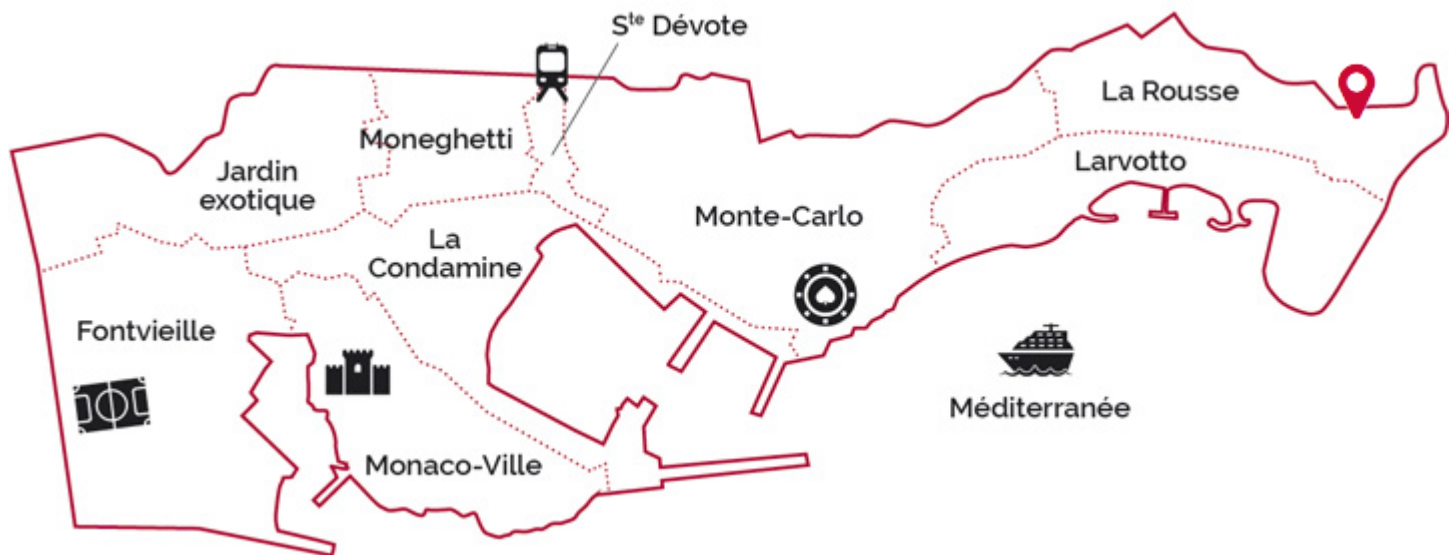

PARC SAINT ROMAN

LA ROUSSE

PARC SAINT ROMAN, MASTER APARTMENT CLOSE TO THE COUNTRY CLUB

Legal This document does not form part of any offer or contract. All measurements, areas and distances are approximate. The information and plans contained herein are believed to be correct, however, their accuracy is not guaranteed. The photographs show only certain parts of the property at the time they were taken. This offer is subject to change of price or other conditions, without prior notice.