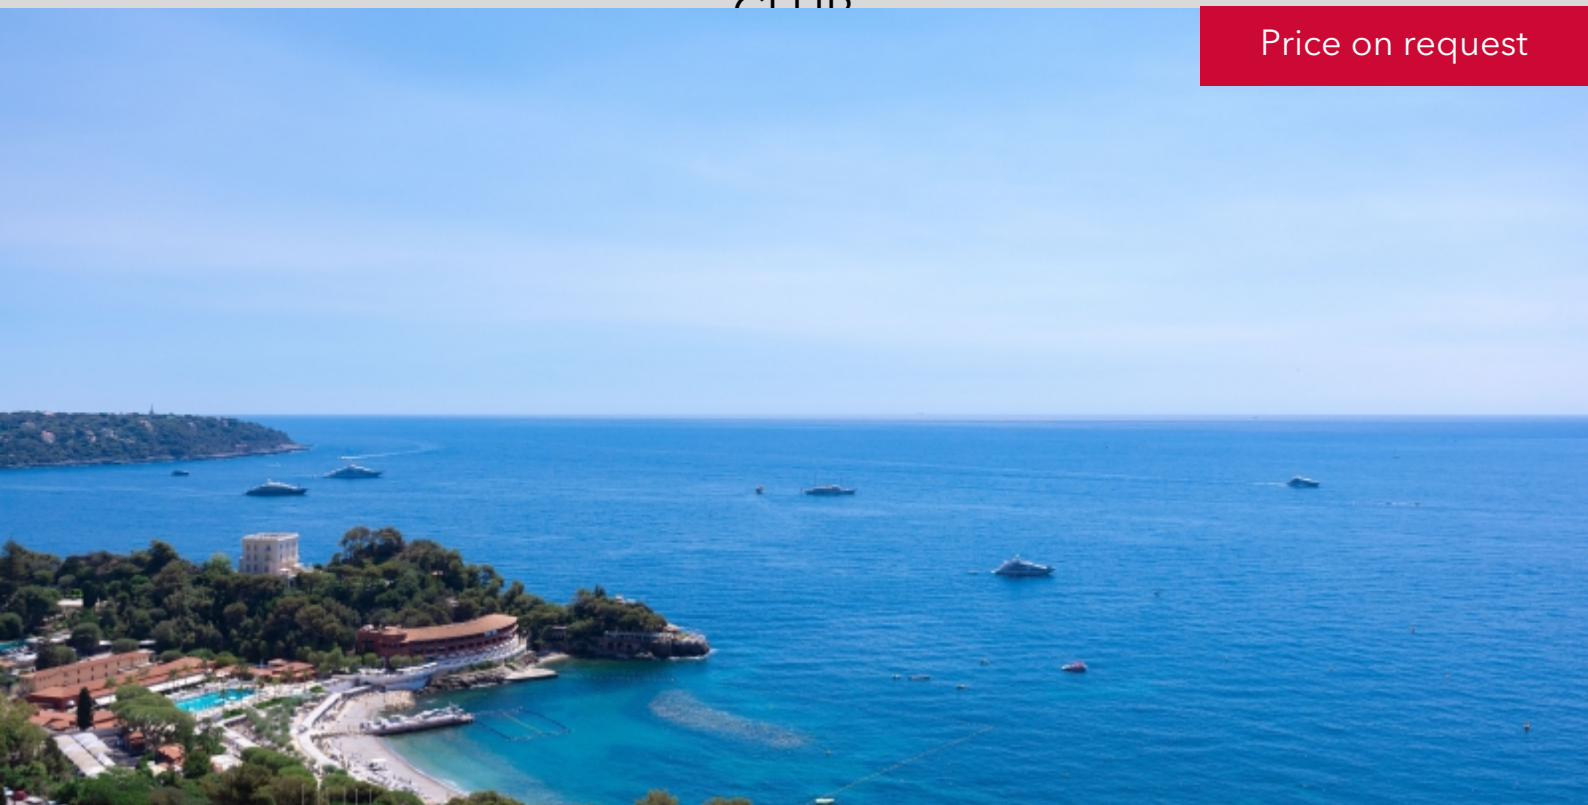

#### DESCRIPTIVE :

Very beautiful apartment of Master following the meeting of several apartments, in high floor. Prestigious and high quality finishes. Located in a luxury residence at the east entrance of Monaco with swimming pool, sauna, landscaped park, close to the Monte Carlo country Club and easy access to the Monte Carlo Beach.