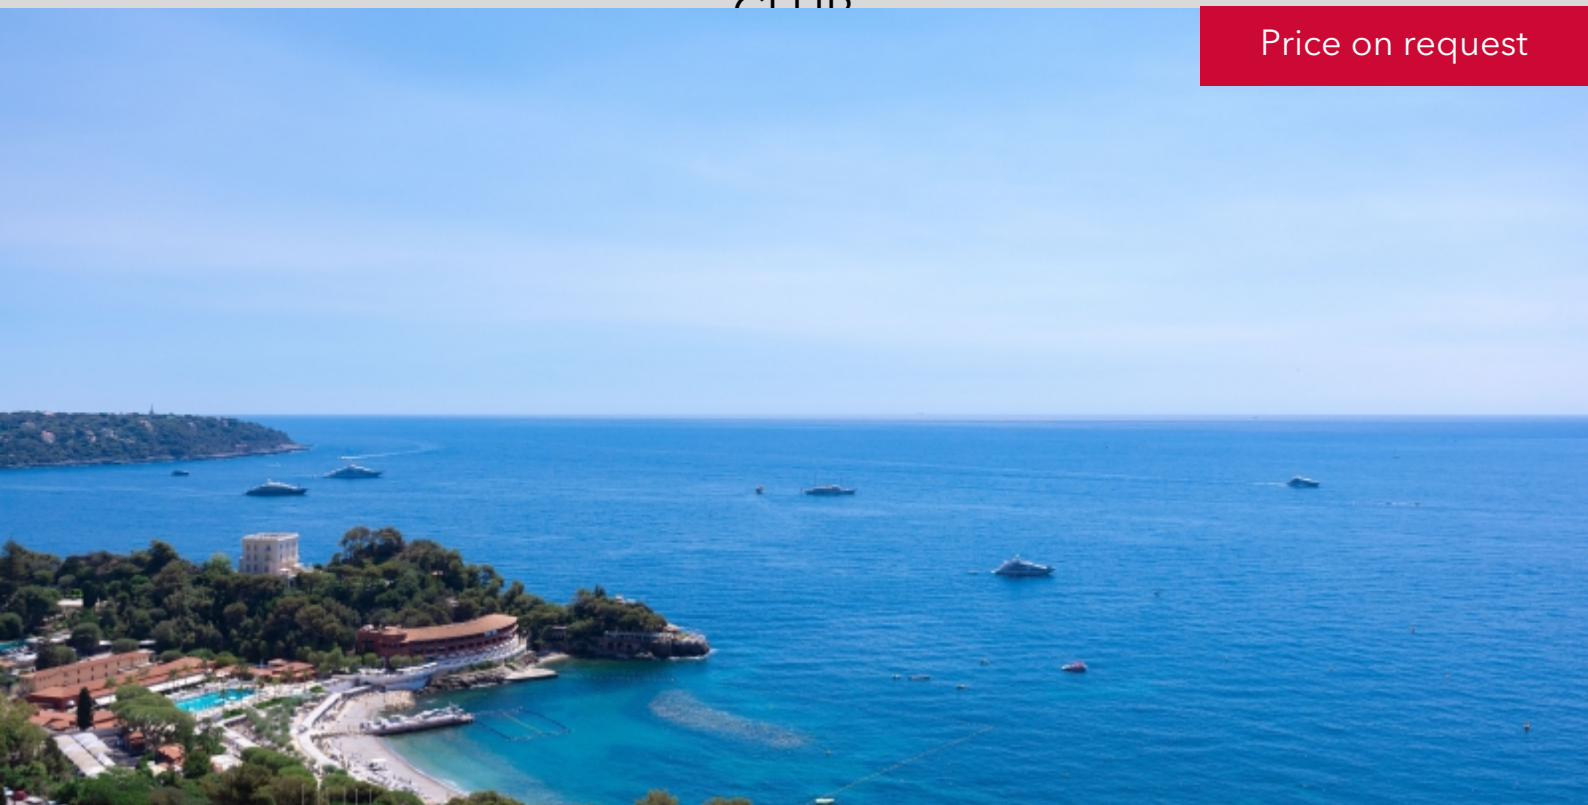

PARC SAINT ROMAN

LA ROUSSE

PARC SAINT ROMAN, MASTER APARTMENT CLOSE TO THE COUNTRY CLUB

Price on request

DESCRIPTIVE :

Very beautiful apartment of Master following the meeting of several apartments, in high floor. Prestigious and high quality finishes. Located in a luxury residence at the east entrance of Monaco with swimming pool, sauna, landscaped park, close to the Monte Carlo country Club and easy access to the Monte Carlo Beach.

With a total surface of 276 sqm, it is composed of: entrance hall, spacious living room open on equipped kitchen and terrace, a bedroom with dressing room and complete shower room on terrace, a bedroom with complete shower room on balcony, a bedroom with complete bathroom, an office with complete bathroom.

It has a panoramic view to the Italian coast.

Sold with a cellar and two parkings.

REF: VM831

DETAILS

*276 m²

47 m²

Excellent condition

3

Facing east

Cap Martin, Sea, Panoramic view

*marketable surface area

This document does not form part of any offer or contract. All measurements, areas and distances are approximate. The information and plans contained herein are believed to be correct, however, their accuracy is not guaranteed. The photographs show only certain parts of the property at the time they were taken. This offer is subject to change of price or other conditions, without prior notice.