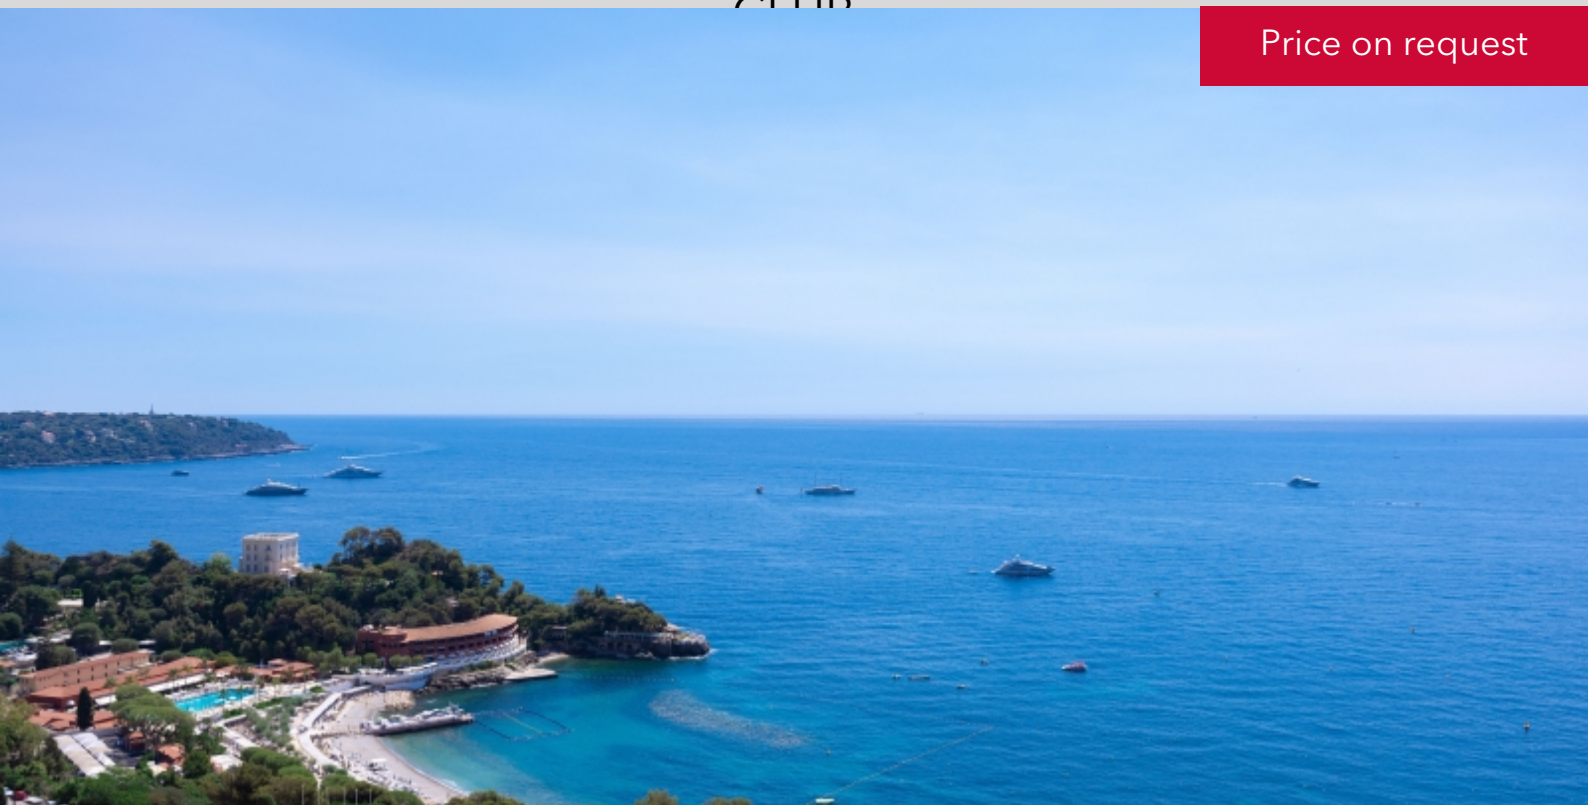

PARC SAINT ROMAN LA ROUSSE

PARC SAINT ROMAN, MASTER APARTMENT CLOSE TO THE COUNTRY CLUB

Price on request

DESCRIPTIVE :

Very beautiful apartment of Master following the meeting of several apartments, in high floor. Prestigious and high quality finishes. Located in a luxury residence at the east entrance of Monaco with swimming pool, sauna, landscaped park, close to the Monte Carlo country Club and easy access to the Monte Carlo Beach.