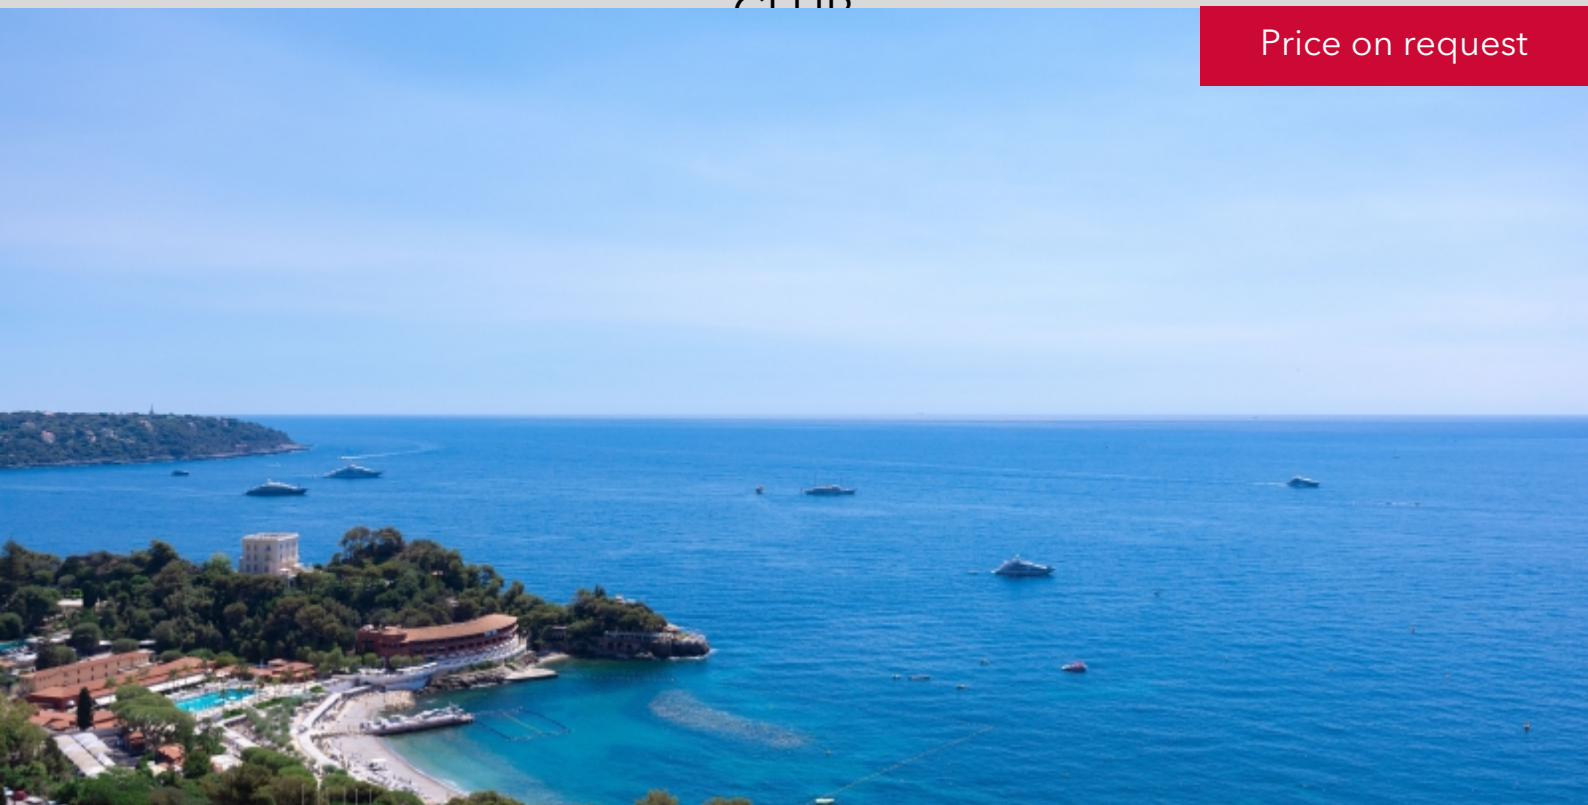

# PARC SAINT ROMAN LA ROUSSE

### DESCRIPTIVE :

Very beautiful apartment of Master following the meeting of several apartments, in high floor. Prestigious and high quality finishes. Located in a luxury residence at the east entrance of Monaco with swimming pool, sauna, landscaped park, close to the Monte Carlo country Club and easy access to the Monte Carlo Beach.

### DETAILS

\*276 m<sup>2</sup>

47 m<sup>2</sup>

Excellent condition

3

Facing east

Cap Martin, Sea, Panoramic view

\*marketable surface area