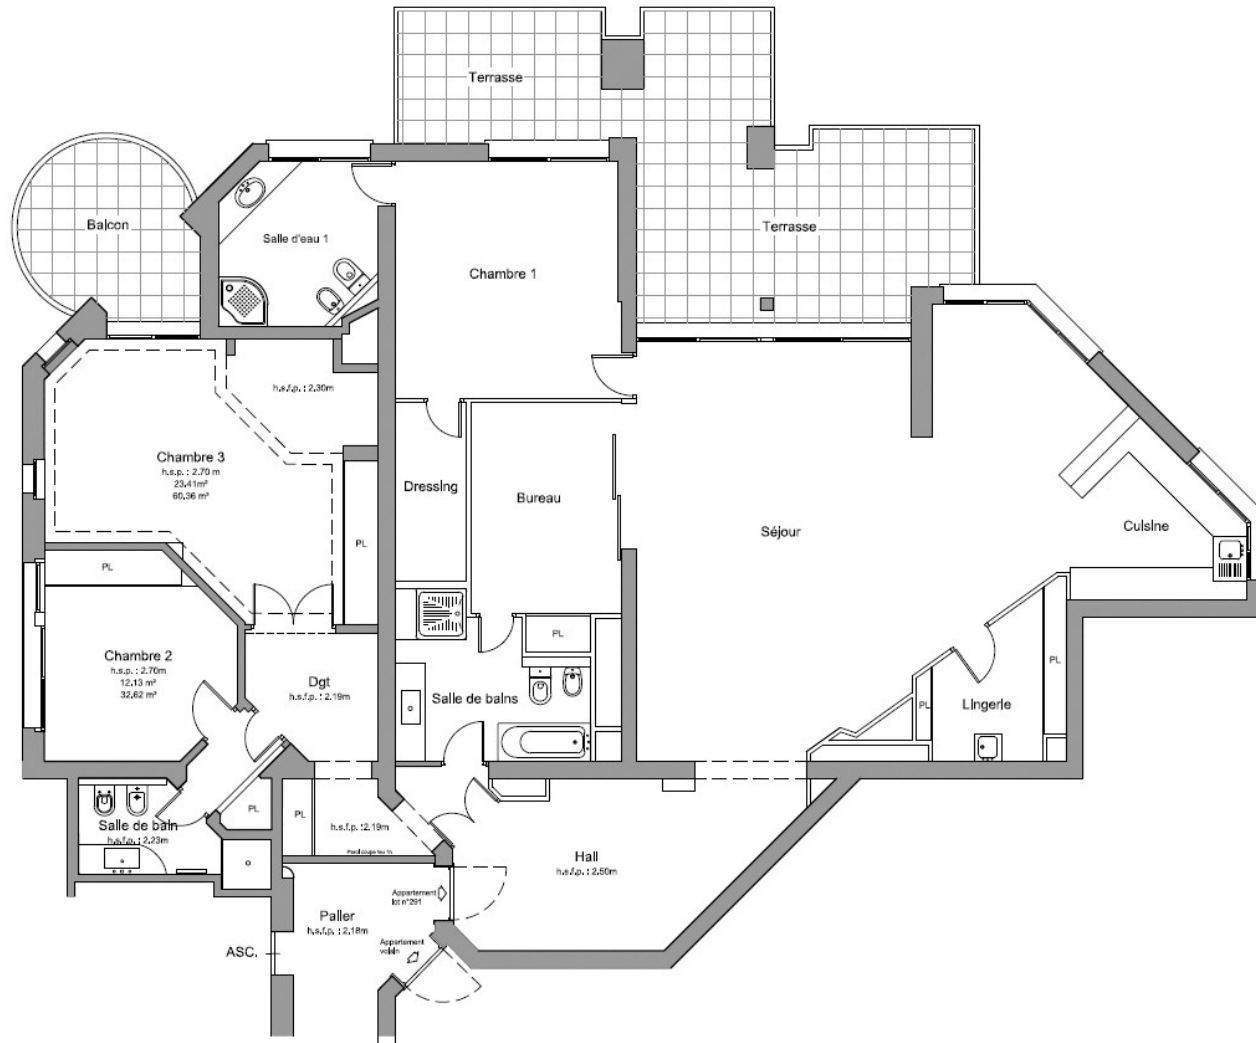

PARC SAINT ROMAN LA ROUSSE

PARC SAINT ROMAN, MASTER APARTMENT CLOSE TO THE COUNTRY CLUB

Price on request

DESCRIPTIVE :

Very beautiful apartment of Master following the meeting of several apartments, in high floor. Prestigious and high quality finishes. Located in a luxury residence at the east entrance of Monaco with swimming pool, sauna, landscaped park, close to the Monte Carlo country Club and easy access to the Monte Carlo Beach.

With a total surface of 276 sqm, it is composed of: entrance hall, spacious living room open on equipped kitchen and terrace, a bedroom with dressing room and complete shower room on terrace, a bedroom with complete shower room on balcony, a bedroom with complete bathroom, an office with complete bathroom.

Facing east

Cap Martin, Sea, Panoramic view

*marketable surface area

This document does not form part of any offer or contract. All measurements, areas and distances are approximate. The information and plans contained herein are believed to be correct, however, their accuracy is not guaranteed. The photographs show only certain parts of the property at the time they were taken. This offer is subject to change of price or other conditions, without prior notice.

PARC SAINT ROMAN

LA ROUSSE

PARC SAINT ROMAN, MASTER APARTMENT CLOSE TO THE COUNTRY CLUB

PARC SAINT ROMAN

LA ROUSSE

PARC SAINT ROMAN, MASTER APARTMENT CLOSE TO THE COUNTRY CLUB

PARC SAINT ROMAN, MASTER APARTMENT CLOSE TO THE COUNTRY CLUB