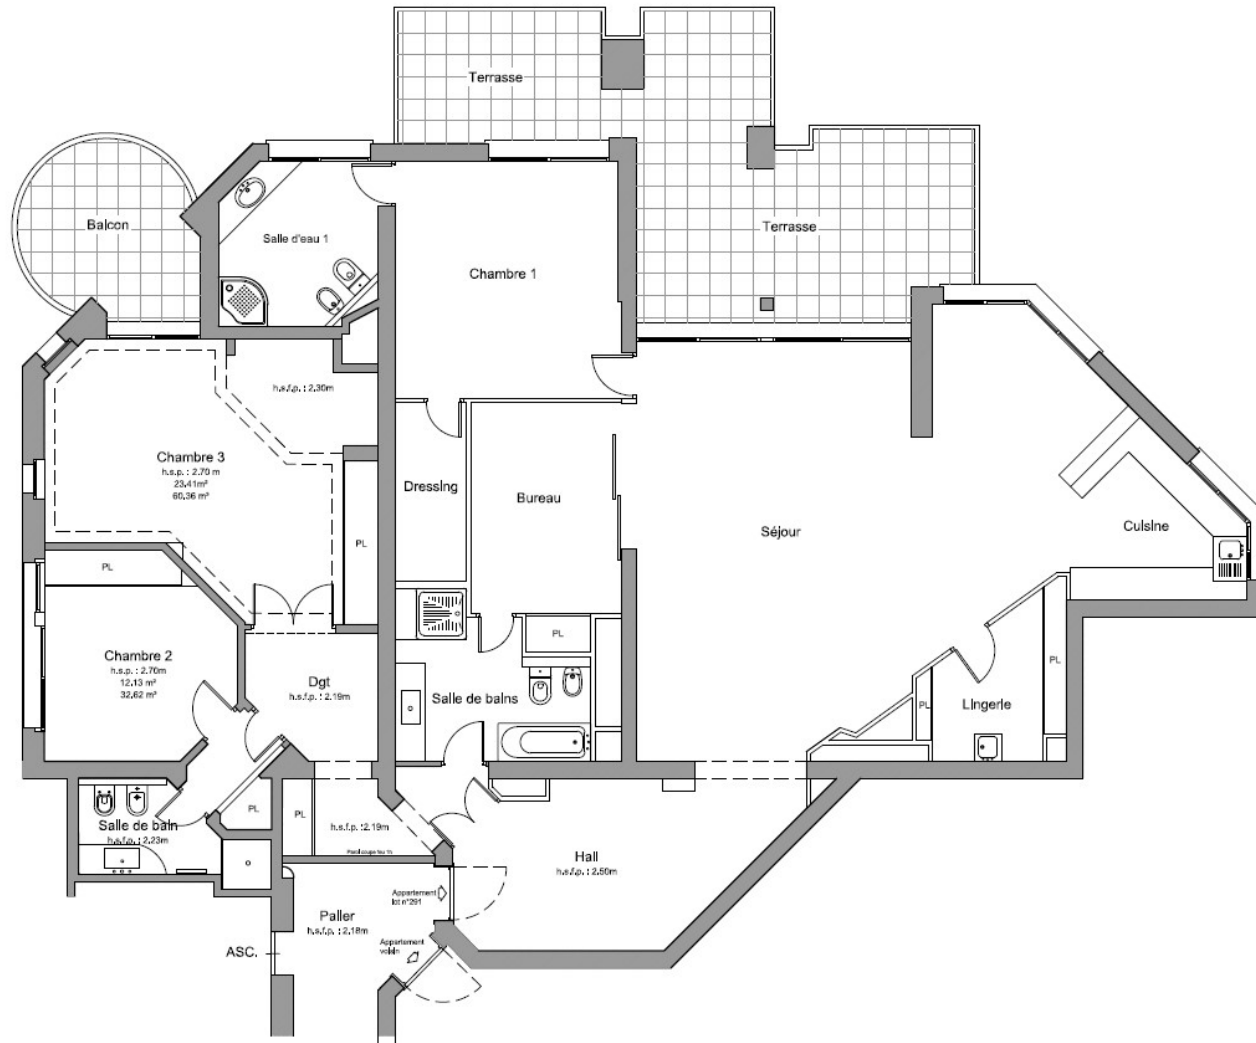

PARC SAINT ROMAN, MASTER APARTMENT CLOSE TO THE COUNTRY CLUB