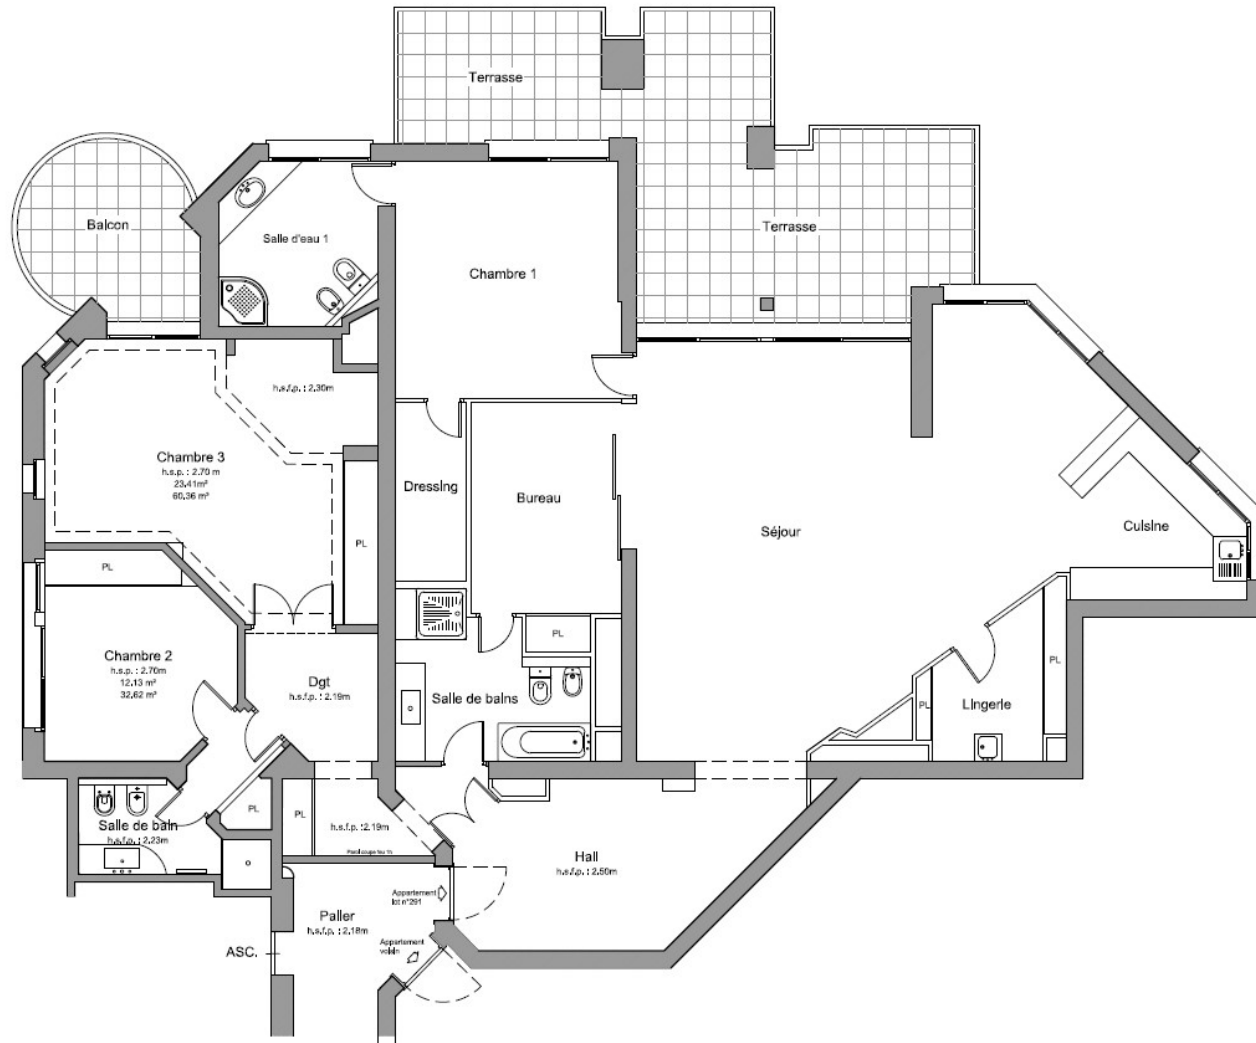

With a total surface of 276 sqm, it is composed of: entrance hall, spacious living room open on equipped kitchen and terrace, a bedroom with dressing room and complete shower room on terrace, a bedroom with complete shower room on balcony, a bedroom with complete bathroom, an office with complete bathroom.

PARC SAINT ROMAN  
LA ROUSSE

PARC SAINT ROMAN, MASTER APARTMENT CLOSE TO THE COUNTRY CLUB

PARC SAINT ROMAN  
LA ROUSSE

PARC SAINT ROMAN, MASTER APARTMENT CLOSE TO THE COUNTRY CLUB

PARC SAINT ROMAN, MASTER APARTMENT CLOSE TO THE COUNTRY CLUB