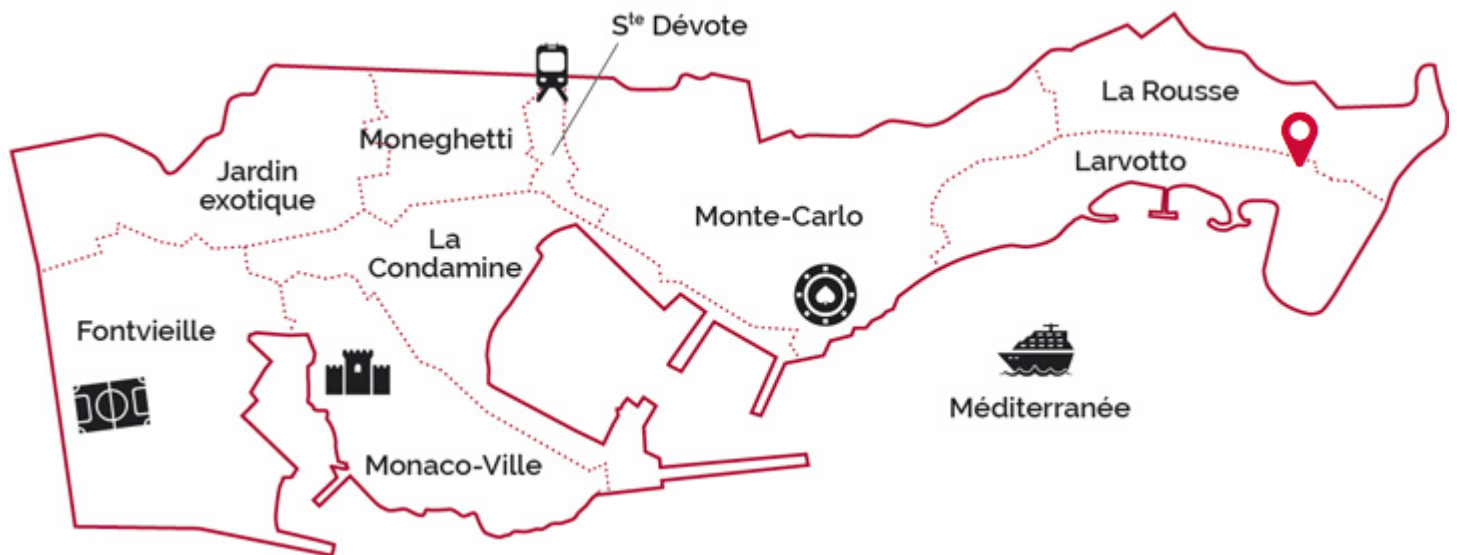

Vista vista mare parziale, città

CARICHI

1 200 €/mois

*superficie commercializzabile

This document does not form part of any offer or contract. All measurements, areas and distances are approximate. The information and plans contained herein are believed to be correct, however, their accuracy is not guaranteed. The photographs show only certain parts of the property at the time they were taken. This offer is subject to change of price or other conditions, without prior notice.