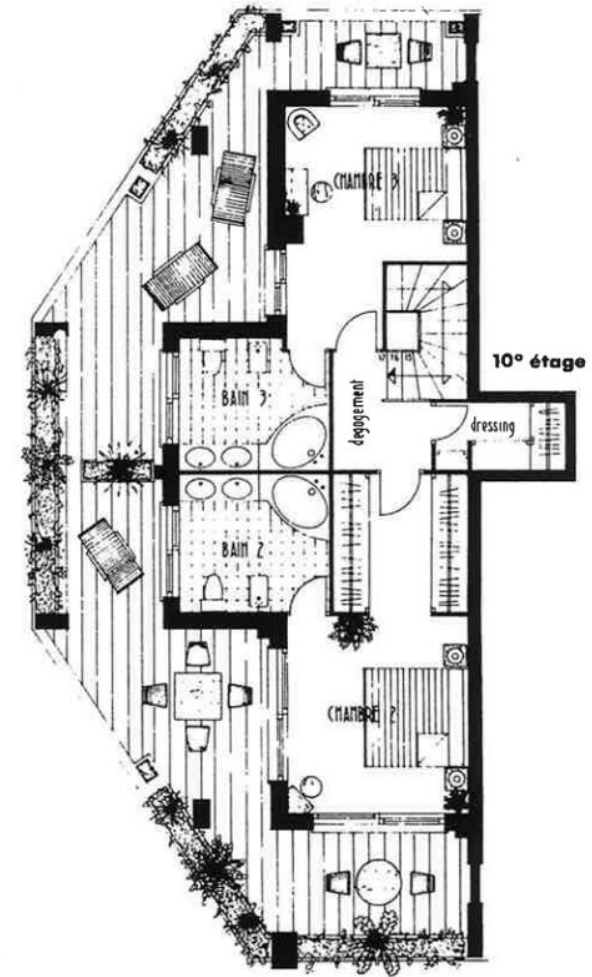

33 000 €/mese

DESCRITTIVO :

REF: LM2210

INFORMAZIONI

\*388 m<sup>2</sup>

160 m<sup>2</sup>

nuovo

Esposizione sud est

GEORGE V  
MONTE-CARLO

legal This document does not form part of any offer or contract. All measurements, areas and distances are approximate. The information and plans contained herein are believed to be correct, however, their accuracy is not guaranteed. The photographs show only certain parts of the property at the time they were taken. This offer is subject to change of price or other conditions, without prior notice.