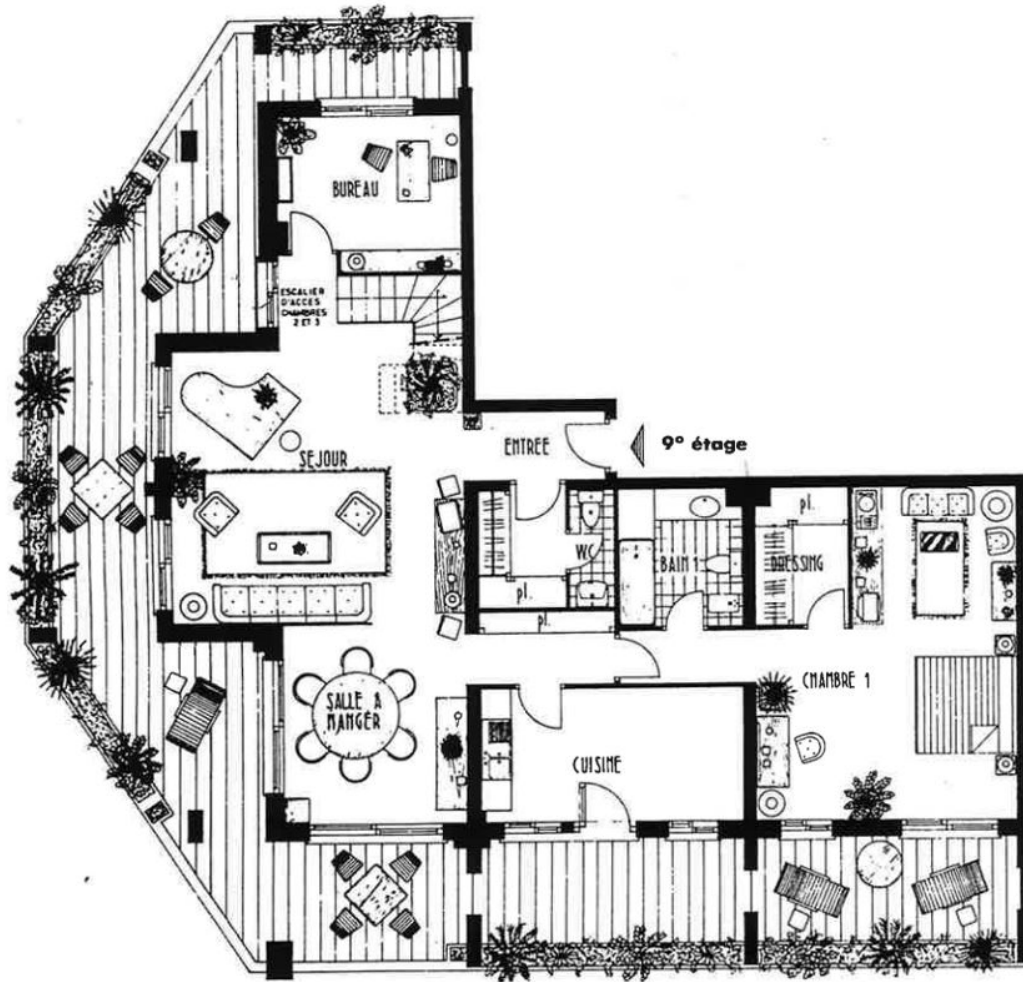

33 000 €/mese

DESCRITTIVO :

REF: LM2210

INFORMAZIONI

\*388 m<sup>2</sup>

160 m<sup>2</sup>

nuovo

Esposizione sud est

GEORGE V  
MONTE-CARLO

legal This document does not form part of any offer or contract. All measurements, areas and distances are approximate. The information and plans contained herein are believed to be correct, however, their accuracy is not guaranteed. The photographs show only certain parts of the property at the time they were taken. This offer is subject to change of price or other conditions, without prior notice.