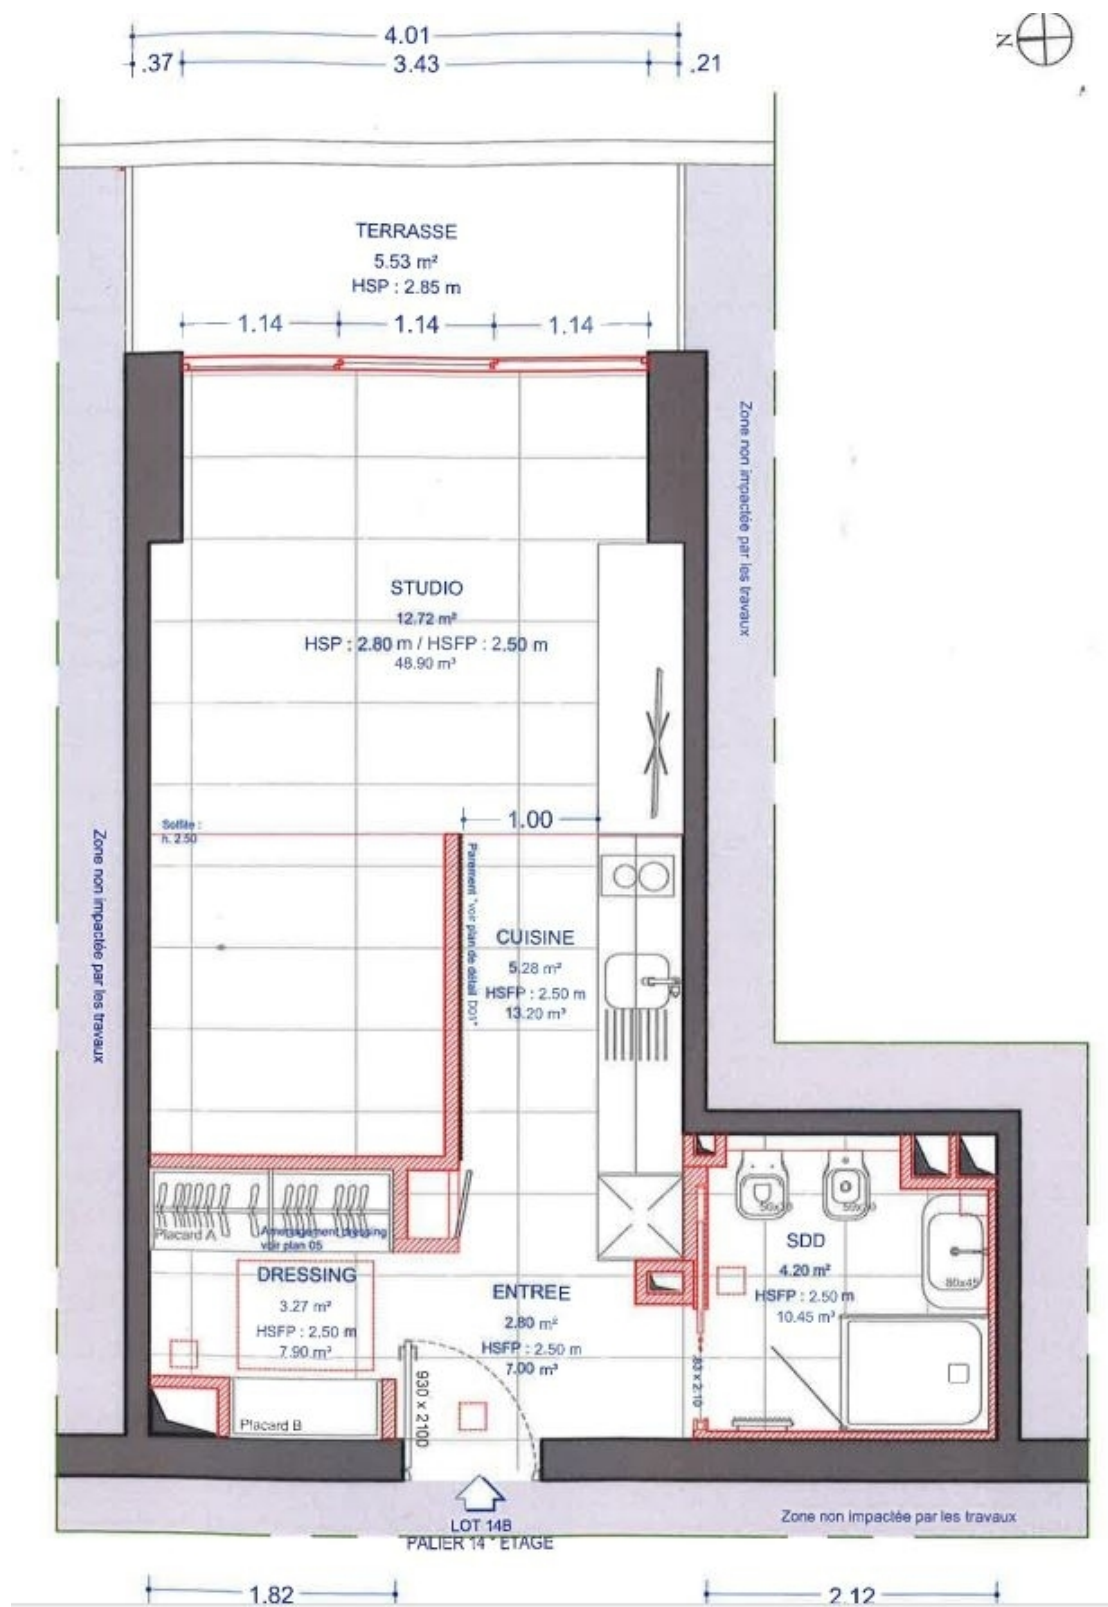

4 900 €/mese

DESCRITTIVO :

REF: LM2231

INFORMAZIONI

*47 m²

5 m²

Ristrutturato

Esposizione sud est

EXEMPLES DE
CLAUSTRA en BOIS

Proposition de CUISINE

Legal This document does not form part of any offer or contract. All measurements, areas and distances are approximate. The information and plans contained herein are believed to be correct, however, their accuracy is not guaranteed. The photographs show only certain parts of the property at the time they were taken. This offer is subject to change of price or other conditions, without prior notice.