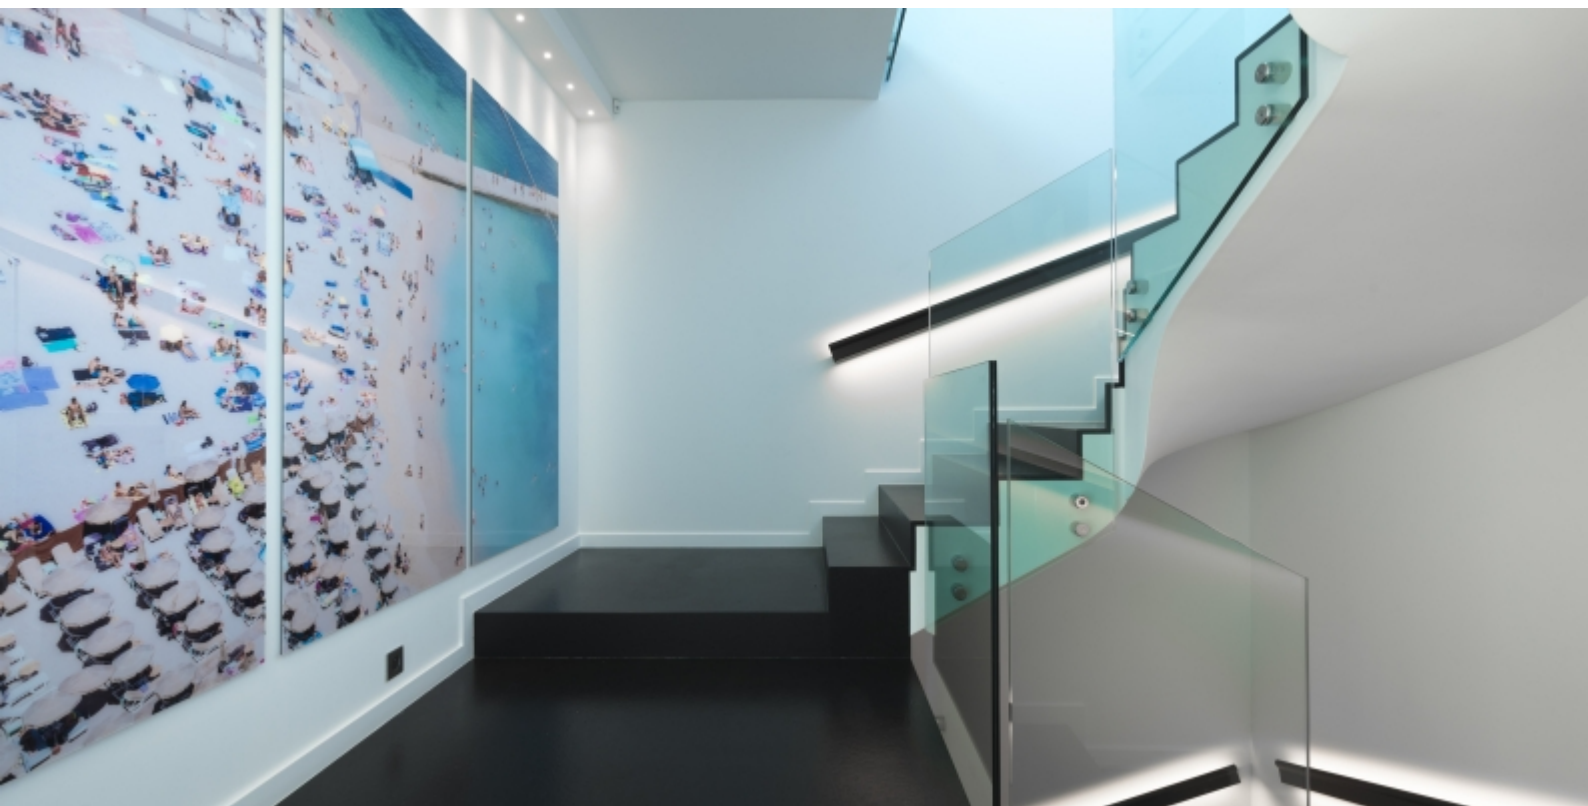

VILLA SPERANZA
ROQUEBRUNE-CAP-MARTIN