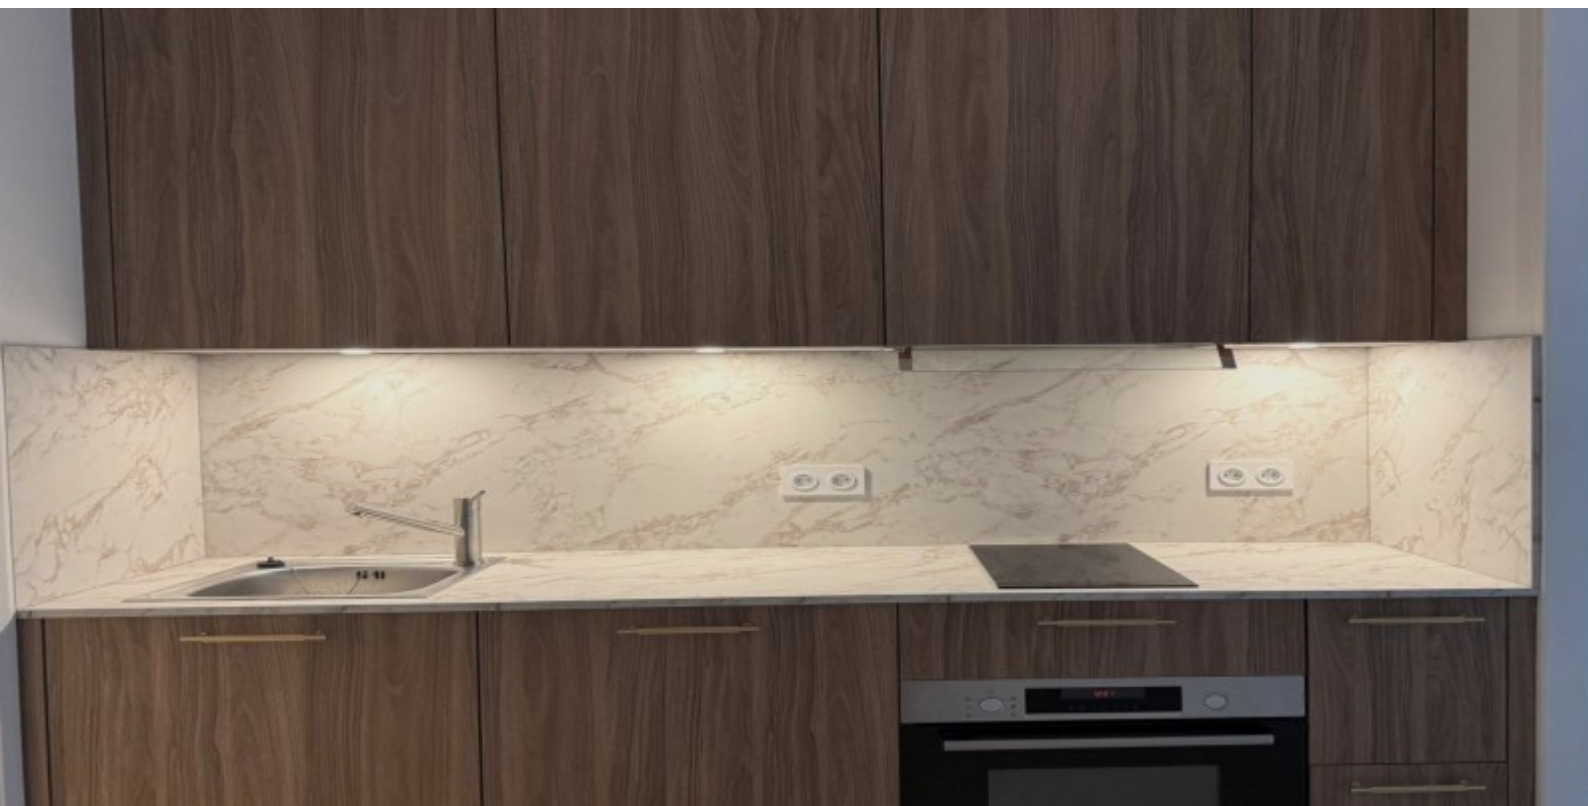

CHÂTEAU AMIRAL LARVOTTO