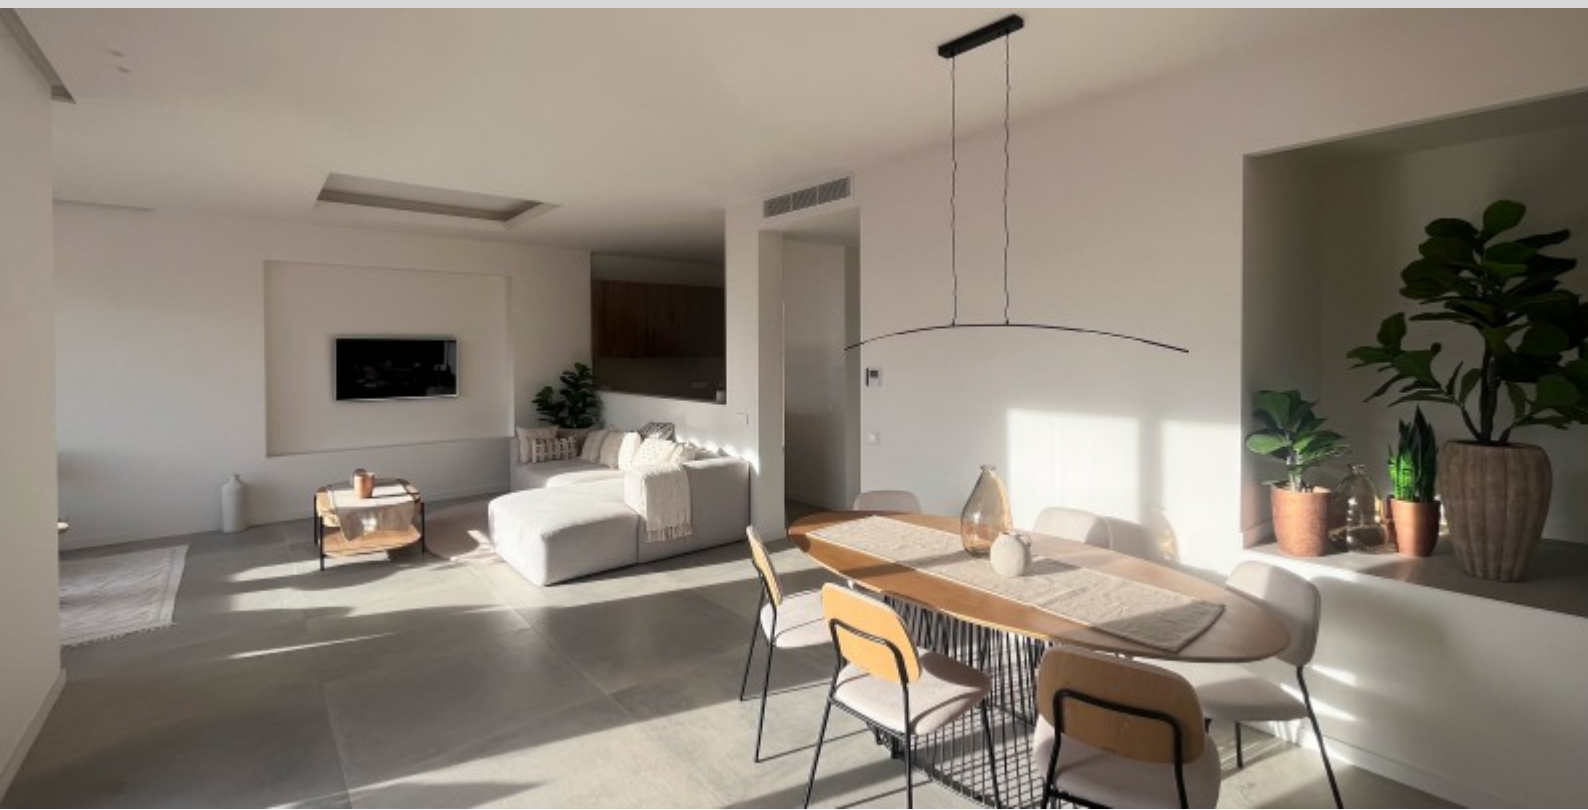

VILLA ROSEMONDE

NICE